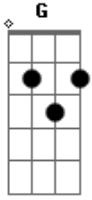

Placebo - Special k

Tom: **Db**

Live Equipment Info

Brian: Gibson **SG**

Stefan: Fender Jaguar (Red, Matching headstock)

Bill: Bass

Tuning (Thickest to Thinnest)

Please note: Thick **F** becomes **F#**, Thin **C** up to **F**

F#, **Bb**, **Eb**, **G#**, **C**, **F**.

Intro: /Verse: (Acoustic on Album, electric live)
(Brian)

Stefan verse: : note is an harmonic
Let notes ring!!!!

"No Hesitation, No delay":

Acordes

© ukulele-chords.com

© ukulele-chords.com

© ukulele-chords.com

© ukulele-chords.com

Main Guitar part: (X4)
(Brian)

"no Hesitation, No Delay..."
(Stefan)
Twice....

Then....

Chorus: (Gravity...)
(Brian)

Chorus: Stefan