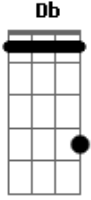

Placebo - Special k

Tom: **Db**

Live Equipment Info

Brian: Gibson **SG**

Stefan: Fender Jaguar (Red, Matching headstock)

Bill: Bass

Tuning (Thickest to Thinnest)

Please note: Thick **F** becomes **F#**, Thin **C** up to **F**

F#, **Bb**, **Eb**, **G#**, **C**, **F**.

Intro: /Verse: (Acoustic on Album, electric live)
(Brian)

Stefan verse: : note is an harmonic
Let notes ring!!!!

"No Hesitation, No delay":

Acordes

© ukulele-chords.com

© ukulele-chords.com

© ukulele-chords.com

© ukulele-chords.com

Main Guitar part: (X4)
(Brian)

"no Hesitation, No Delay..."
(Stefan)
Twice....

Then....

Chorus: (Gravity...)
(Brian)

Chorus: Stefan