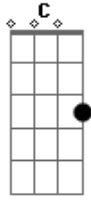

F#, **Bb**, **Eb**, **G#**, **C**, **F**.

Intro: /Verse: (Acoustic on Album, electric live)
(Brian)

Stefan verse: : note is an harmonic
Let notes ring!!!!

"No Hesitation, No delay":

Acordes

© ukulele-chords.com

© ukulele-chords.com

© ukulele-chords.com

© ukulele-chords.com

Main Guitar part: (X4)
(Brian)

"no Hesitation, No Delay..."
(Stefan)
Twice....

Then....

Chorus: (Gravity...)
(Brian)

Chorus: Stefan