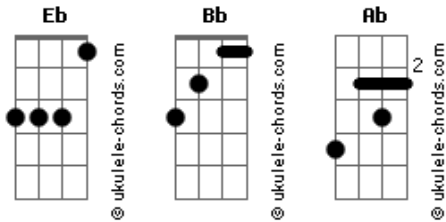

Placebo - Scared Of Girls

"Pure Morning" Tuning (Eb Bb Eb)

Intro: Ab -----

Eb -----

Bb --7-7---7-7---7-7---7-7-----

Eb --7-7---7-7---7-7---7-7-----

Verse:

G#| ----- |
 D#| ----- |
 A#| ----- | Repeat
 D#| -7-7-7-7-10-10-10-10-7-7-7-7-10-10-10-10-12-- |

"Careenin'..." bit:

G#| ----- |
 D#| ----- |
 A#| ----- | Repeat
 D#| -7-7-7----- | (X4)

G#| ----- |
 D#| ----- |

Acordes

A#| -0-0-7-7-7-8-8-14-12----0-0-7-7-7-8-8--14-15-- | Repeat
 D#| ----- |

"Got a place inside it..." bit: