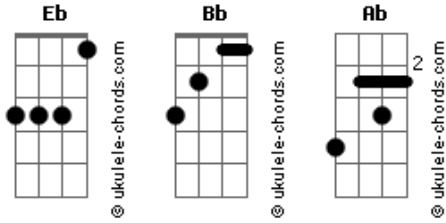

Placebo - Scared Of Girls

"Pure Morning" Tuning (Eb Bb Eb)

Intro: Ab -----

Eb -----

Bb --7-7----7-7----7-7----7-7-----

Eb --7-7----7-7----7-7----7-7-----

Verse:

G#| ----- |
 D#| ----- |
 A#| ----- | Repeat
 D#| -7-7-7-7-10-10-10-10-7-7-7-7-10-10-10-10-12-- |

"Careenin'..." bit:

G#| ----- |
 D#| ----- |
 A#| ----- | Repeat
 D#| -7-7-7----- | (X4)

G#| ----- |
 D#| ----- |

Acordes

A#| -0-0-7-7-7-8-8-14-12----0-0-7-7-7-8-8--14-15-- | Repeat
 D#| ----- |

"Got a place inside it..." bit: