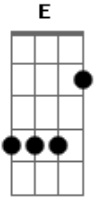

Placebo - Hare Krishna

Tom: **D**

Tuning (**E A D G B B**)

Tab : CAT

"The Riff"
(Also played using just single notes/all on a **G** string.)

Acordes

© ukulele-chords.com

© ukulele-chords.com