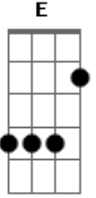

© ukulele-chords.com