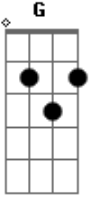

© ukulele-chords.com