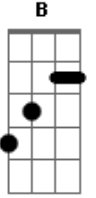

© ukulele-chords.com