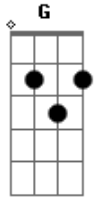

© ukulele-chords.com