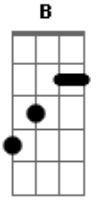

© ukulele-chords.com