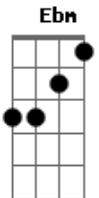

© ukulele-chords.com