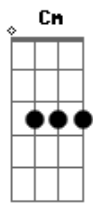

Pixies - Navajo Know

Tom: **C**

[then...]

Date: Sun, 22 Mar 1998 17:59:56 -0500
 From: Bryson Meunier

NAVAJO KNOW
 from "Trompe Le Monde"

(drums)

Cm **Am** **Dm Em** **Cm** **Am** **Dm** **Em**
 Upon construction there is a mohawk
 his way of walking quite high above the ground
G **Cm Am Dm Em**
 Fearless of looking down, skywalk!

(3x)

Upon construction

Chords by JERE TAPIO KLAMI
 Tablature by Bryson Meunier

Acordes

© ukulele-chords.com

© ukulele-chords.com

© ukulele-chords.com

© ukulele-chords.com