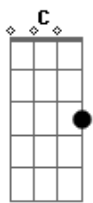

Pixies - Navajo Know

Tom: **C**

[then...]

Date: Sun, 22 Mar 1998 17:59:56 -0500
 From: Bryson Meunier

NAVAJO KNOW
 from "Trompe Le Monde"

(drums)

Cm **Am** **Dm Em** **Cm** **Am** **Dm** **Em**
 Upon construction there is a mohawk
 his way of walking quite high above the ground
G **Cm Am Dm Em**
 Fearless of looking down, skywalk!

(3x)

Upon construction

Chords by JERE TAPIO KLAMI
 Tablature by Bryson Meunier

Acordes

© ukulele-chords.com

© ukulele-chords.com

© ukulele-chords.com

© ukulele-chords.com