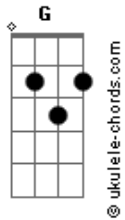

Pixies - Monkey Gone To Heaven

Tom: **D**

main riff-

verse:

there ..
 an ..
 got ..
 from ..

chorus:

This ..

first "solo" (may be two guitars):

(back to chorus riff)

During chorus, "toy piano" sound can be recreated by picking **D** & **G** strings behind the nut:

verse:

Acordes

(chorus)

rock me joe

solo-

(back to first "solo")

if ..
 then ..
 and ..
 then ..

(back to chorus)

outro:

Symbols used in transcription:

- b = bend
- r = release
- h = hammer-on
- p = pull-off
- \ = slide
- = ghost note at 5th fret
- ~~~ = feedback