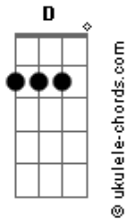

Pixies - Monkey Gone To Heaven

Tom: **D**

main riff-

verse:

there ..
 an ..
 got ..
 from ..

chorus:

This ..

first "solo" (may be two guitars):

(back to chorus riff)

During chorus, "toy piano" sound can be recreated by picking **D** & **G** strings behind the nut:

verse:

Acordes

(chorus)

rock me joe

solo-

(back to first "solo")

if ..
 then ..
 and ..
 then ..

(back to chorus)

outro:

Symbols used in transcription:

- b = bend
- r = release
- h = hammer-on
- p = pull-off
- \ = slide
- = ghost note at 5th fret
- ~~~ = feedback