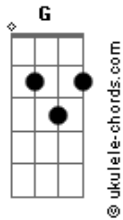

Pixies - Monkey Gone To Heaven

Tom: **D**

main riff-

verse:

there ..
 an ..
 got ..
 from ..

chorus:

This ..

first "solo" (may be two guitars):

(back to chorus riff)

During chorus, "toy piano" sound can be recreated by picking **D** & **G** strings behind the nut:

verse:

Acordes

(chorus)

rock me joe

solo-

(back to first "solo")

if ..
 then ..
 and ..
 then ..

(back to chorus)

outro:

Symbols used in transcription:

- b = bend
- r = release
- h = hammer-on
- p = pull-off
- \ = slide
- = ghost note at 5th fret
- ~~~ = feedback