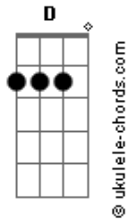

Pixies - Monkey Gone To Heaven

Tom: **D**

main riff-

verse:

there ..
 an ..
 got ..
 from ..

chorus:

This ..

first "solo" (may be two guitars):

(back to chorus riff)

During chorus, "toy piano" sound can be recreated by picking **D** & **G** strings behind the nut:

verse:

Acordes

(chorus)

rock me joe

solo-

(back to first "solo")

if ..
 then ..
 and ..
 then ..

(back to chorus)

outro:

Symbols used in transcription:

- b = bend
- r = release
- h = hammer-on
- p = pull-off
- \ = slide
- = ghost note at 5th fret
- ~~~ = feedback