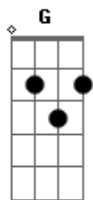

Pixies - Monkey Gone To Haven

Tom: **D**

main riff-

verse:

there was a guy
 an underwater guy who controlled the sea
 got killed by ten million pounds of sludge
 from new york and new jersey

chorus:

first "solo" (may be two guitars):

(back to chorus riff)

During chorus, "toy piano" sound can be recreated by picking **D** & **G** strings behind the nut:

verse:

the creature in the sky
 got sucked in a hole
 now there's a hole now in the sky
 and the ground's not cold

and if the ground's not cold
 everything is gonna burn
 we'll all take turns
 i'll get mine too

(chorus)

rock me joe

solo-

(back to first "solo")

if man is 5 if man is 5 if man is 5
 then the devil is 6 then the devil is 6 then the devil is 6
 and if the devil is 6
 then god is 7 then god is 7 then god is 7

(back to chorus)

outro:

Symbols used in transcription:

- b = bend
- r = release
- h = hammer-on
- p = pull-off
- \ = slide
- = ghost note at 5th fret
- ~~~ = feedback

Acordes

© ukulele-chords.com

© ukulele-chords.com