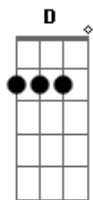

Pixies - Monkey Gone To Haven

Tom: **D**

main riff-

verse:

there was a guy
 an underwater guy who controlled the sea
 got killed by ten million pounds of sludge
 from new york and new jersey

chorus:

first "solo" (may be two guitars):

(back to chorus riff)

During chorus, "toy piano" sound can be recreated by picking **D** & **G** strings behind the nut:

verse:

the creature in the sky
 got sucked in a hole
 now there's a hole now in the sky
 and the ground's not cold

and if the ground's not cold
 everything is gonna burn
 we'll all take turns
 i'll get mine too

(chorus)

rock me joe

solo-

(back to first "solo")

if man is 5 if man is 5 if man is 5
 then the devil is 6 then the devil is 6 then the devil is 6
 and if the devil is 6
 then god is 7 then god is 7 then god is 7

(back to chorus)

outro:

Symbols used in transcription:

- b = bend
- r = release
- h = hammer-on
- p = pull-off
- \ = slide
- = ghost note at 5th fret
- ~~~ = feedback

Acordes

© ukulele-chords.com

© ukulele-chords.com