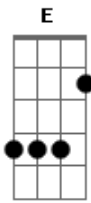

© ukulele-chords.com

© ukulele-chords.com