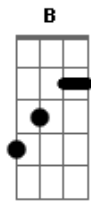

© ukulele-chords.com

© ukulele-chords.com