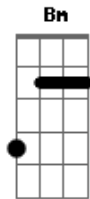

© ukulele-chords.com