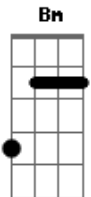

© ukulele-chords.com