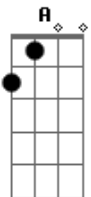

© ukulele-chords.com

© ukulele-chords.com