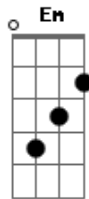

© ukulele-chords.com