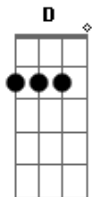

Pixies - Here comes your man

Tom: D

(entrada: (3x))

(verso)

D A
Outside there's a box car waiting
Em G
Outside the family stew
D A
Out by the fire breathing
Em G
Outside we wait til face turns blue

(verso 2)

D A
I know the nervous walking
Em G
I know the dirty beard hangs
D A

Out by the box car waiting
Em G
Take me away to nowhere plains

(outro)

Bm G A
There is a wait so long (so long so long)
D
You'll never wait so long

(refrão)

G A D
Here comes your man [3 times]

(solo)

Verso 3: (Mesmos acordes dos outros versos)

Big shake on the box car moving
Big shake to the land that's falling down
Is a wind makes a palm stop blowing
A big, big stone fall and break my crown

(solo 2)

Acordes