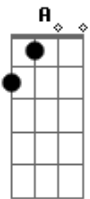

© ukulele-chords.com