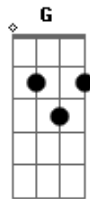

© ukulele-chords.com