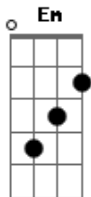

© ukulele-chords.com