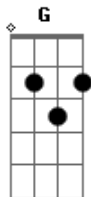

© ukulele-chords.com