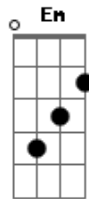

© ukulele-chords.com