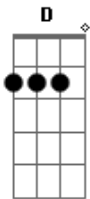

Pixies - Here comes your man

Tom: D

(entrada: (3x))

(verso)

D A
Outside there's a box car waiting
Em G
Outside the family stew
D A
Out by the fire breathing
Em G
Outside we wait til face turns blue

(verso 2)

D A
I know the nervous walking
Em G
I know the dirty beard hangs
D A

Out by the box car waiting
Em G
Take me away to nowhere plains

(outro)

Bm G A
There is a wait so long (so long so long)
D
You'll never wait so long

(refrão)

G A D
Here comes your man [3 times]

(solo)

Verso 3: (Mesmos acordes dos outros versos)

Big shake on the box car moving
Big shake to the land that's falling down
Is a wind makes a palm stop blowing
A big, big stone fall and break my crown

(solo 2)

Acordes