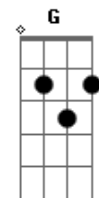

© ukulele-chords.com