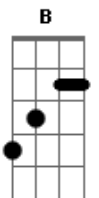

© ukulele-chords.com