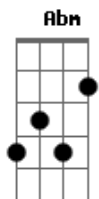

© ukulele-chords.com