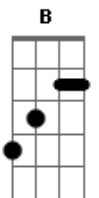

C Am Dm G G Abm A
 I'm going down the drain again

A C B A C B
 Head carrier, head carrier

Am C
 Is this really worth it?

Am C
 I got a prison cough

Am C
 A three-headed monster cut

E7
 Denny's head right off

F E7
 You can't be too chill you can't be too zen

C Am Dm G
 I'm going down the drain again

C Am Dm G
 I'm going down the drain again

C Am Dm G G Abm A
 I'm going down the drain again

(A C B)
 (A C B F)

F
 Up the hill to have him killed

F
 And he still hadn't died

F
 He talked awhile and walked six mile

F
 Down to riverside

A C B
 Head carrier

(A C B F)

Acordes

© ukulele-chords.com

© ukulele-chords.com