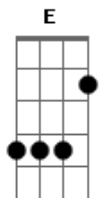

© ukulele-chords.com