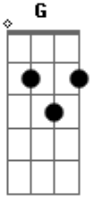

Pixies - Bone Machine

Tom: **G**

main riff

The Chords are:

D A C G

or..

Acordes

© ukulele-chords.com