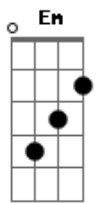

© ukulele-chords.com