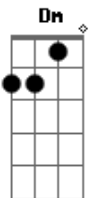

© ukulele-chords.com