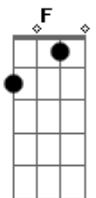

Intentions don't make you a better man
Dm C
Don't you ever take me home
G
Love was just evicted
Bb
And it's long gone
Dm
Because you did it
C
Oh, you went and did it again
Bb
You won't admit it
C
Oh, you think that love is a sin
Bb
How are you with it
Bb
Oh, how are you with it
Why, oh why
Dm C G
Well have you ever heard a heart cry
Bb Dm C G
Have you ever heard a heart cry
Bb
Have you ever heard a heart
Bb Dm
Why is the love gone
C
Tell me why is the love gone
G
Maybe you need my heart to save
C
How did it all go wrong
G
Maybe you need my heart to save
Dm C G
Have you ever heard a heart cry cry
Bb Dm C G
Have you ever heard a heart cry cry
Bb
Have you ever heard a heart cry
Dm C
Have you ever
G Bb
Have you ever
Dm C
Have you ever
G Bb Dm
Have you ever heard a heart cry

Acordes

© ukulele-chords.com