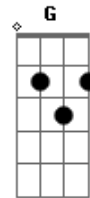

© ukulele-chords.com