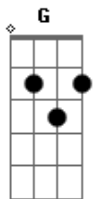

Pitty - Candy

Tom: G

(intro 4x) G G C E

G G C E
 Beautiful beautiful girl from the north
 G G C D
 You burned my heart with a flickering torch
 Bm C
 I had a dream that no one else could see
 Am D C D C
 You gave me love for free

(refrão)

(riff)

D C G
 Candy I can't let you go
 D C G
 All my life you're haunting me I loved you so
 D C G
 Candy I can't let you go
 Bm C
 Life is crazy
 Bm C
 Candy baby

(G G C E) (2x)

Yeah, well it hurt me real bad when you left
 I'm glad you got out but I miss you

G G C E
 I've had a hole in my heart for so long
 G G C D
 I've learned to fake it and just smile along

Bm C
 Down on the street those men are all the same
 Am D C D C
 I need a love not games not games

(refrão 2x)

D C G
 Candy I can't let you go
 D C G
 All my life you're haunting me I loved you so
 D C G
 Candy I can't let you go

Bm C
 Life is crazy
 Bm C
 I'm no baby..
 Bm C
 Candy baby

Acordes

© ukulele-chords.com