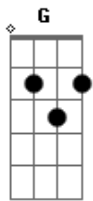

Pitty - Candy

Tom: G

(intro 4x) G G C E

G G C E
 Beautiful beautiful girl from the north
 G G C D
 You burned my heart with a flickering torch
 Bm C
 I had a dream that no one else could see
 Am D C D C
 You gave me love for free

(refrão)

(riff)

D C G
 Candy I can't let you go
 D C G
 All my life you're haunting me I loved you so
 D C G
 Candy I can't let you go
 Bm C
 Life is crazy
 Bm C
 Candy baby

(G G C E) (2x)

Yeah, well it hurt me real bad when you left
 I'm glad you got out but I miss you

G G C E
 I've had a hole in my heart for so long
 G G C D
 I've learned to fake it and just smile along

Bm C
 Down on the street those men are all the same
 Am D C D C
 I need a love not games not games

(refrão 2x)

D C G
 Candy I can't let you go
 D C G
 All my life you're haunting me I loved you so
 D C G
 Candy I can't let you go

Bm C
 Life is crazy
 Bm C
 I'm no baby..
 Bm C
 Candy baby

Acordes

© ukulele-chords.com