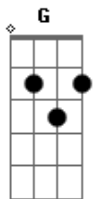

Pitty - Candy

Tom: G

(intro 4x) G G C E

G G C E
Beautiful beautiful girl from the north
G G C D
You burned my heart with a flickering torch
Bm C
I had a dream that no one else could see
Am D C D C
You gave me love for free

(refrão)

(riff)

D C G
Candy I can't let you go
D C G
All my life you're haunting me I loved you so
D C G
Candy I can't let you go
Bm C
Life is crazy
Bm C
Candy baby

(G G C E) (2x)

Yeah, well it hurt me real bad when you left
I'm glad you got out but I miss you

G G C E
I've had a hole in my heart for so long
G G C D
I've learned to fake it and just smile along

Bm C
Down on the street those men are all the same
Am D C D C
I need a love not games not games

(refrão 2x)

D C G
Candy I can't let you go
D C G
All my life you're haunting me I loved you so
D C G
Candy I can't let you go

Bm C
Life is crazy
Bm C
I'm no baby..
Bm C
Candy baby

Acordes

© ukulele-chords.com