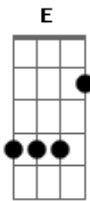

© ukulele-chords.com