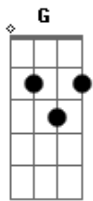

Pitty - Candy

Tom: G

(intro 4x) G G C E

G G C E
Beautiful beautiful girl from the north
G G C D
You burned my heart with a flickering torch
Bm C
I had a dream that no one else could see
Am D C D C
You gave me love for free

(refrão)

(riff)

D C G
Candy I can't let you go
D C G
All my life you're haunting me I loved you so
D C G
Candy I can't let you go
Bm C
Life is crazy
Bm C
Candy baby

(G G C E) (2x)

Yeah, well it hurt me real bad when you left
I'm glad you got out but I miss you

G G C E
I've had a hole in my heart for so long
G G C D
I've learned to fake it and just smile along

Bm C
Down on the street those men are all the same
Am D C D C
I need a love not games not games

(refrão 2x)

D C G
Candy I can't let you go
D C G
All my life you're haunting me I loved you so
D C G
Candy I can't let you go

Bm C
Life is crazy
Bm C
I'm no baby..
Bm C
Candy baby

Acordes

© ukulele-chords.com