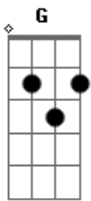

Pitty - Candy

Tom: G

(intro 4x) G G C E

G G C E
Beautiful beautiful girl from the north
G G C D
You burned my heart with a flickering torch
Bm C
I had a dream that no one else could see
Am D C D C
You gave me love for free

(refrão)

(riff)

D C G
Candy I can't let you go
D C G
All my life you're haunting me I loved you so
D C G
Candy I can't let you go
Bm C
Life is crazy
Bm C
Candy baby

(G G C E) (2x)

Yeah, well it hurt me real bad when you left
I'm glad you got out but I miss you

G G C E
I've had a hole in my heart for so long
G G C D
I've learned to fake it and just smile along

Bm C
Down on the street those men are all the same
Am D C D C
I need a love not games not games

(refrão 2x)

D C G
Candy I can't let you go
D C G
All my life you're haunting me I loved you so
D C G
Candy I can't let you go

Bm C
Life is crazy
Bm C
I'm no baby..
Bm C
Candy baby

Acordes

© ukulele-chords.com