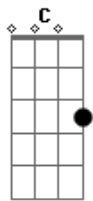

Pitty - Candy

Tom: G

(intro 4x) G G C E

G G C E
 Beautiful beautiful girl from the north
 G G C D
 You burned my heart with a flickering torch
 Bm C
 I had a dream that no one else could see
 Am D C D C
 You gave me love for free

G G C E
 I've had a hole in my heart for so long
 G G C D
 I've learned to fake it and just smile along

Bm C
 Down on the street those men are all the same
 Am D C D C
 I need a love not games not games

(refrão 2x)

D C G
 Candy I can't let you go
 D C G
 All my life you're haunting me I loved you so
 D C G
 Candy I can't let you go

Bm C
 Life is crazy
 Bm C
 I'm no baby..
 Bm C
 Candy baby

Acordes

© ukulele-chords.com