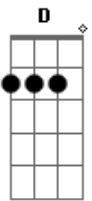

© ukulele-chords.com