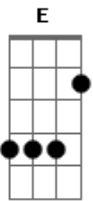

© ukulele-chords.com