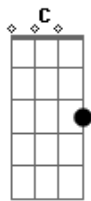

Pitty - Candy

Tom: G

(intro 4x) G G C E

G G C E
Beautiful beautiful girl from the north
G G C D
You burned my heart with a flickering torch
Bm C
I had a dream that no one else could see
Am D C D C
You gave me love for free

(refrão)

(riff)

D C G
Candy I can't let you go
D C G
All my life you're haunting me I loved you so
D C G
Candy I can't let you go
Bm C
Life is crazy
Bm C
Candy baby

(G G C E) (2x)

Yeah, well it hurt me real bad when you left
I'm glad you got out but I miss you

G G C E
I've had a hole in my heart for so long
G G C D
I've learned to fake it and just smile along

Bm C
Down on the street those men are all the same
Am D C D C
I need a love not games not games

(refrão 2x)

D C G
Candy I can't let you go
D C G
All my life you're haunting me I loved you so
D C G
Candy I can't let you go

Bm C
Life is crazy
Bm C
I'm no baby..
Bm C
Candy baby

Acordes

© ukulele-chords.com

© ukulele-chords.com

© ukulele-chords.com

© ukulele-chords.com

© ukulele-chords.com

© ukulele-chords.com