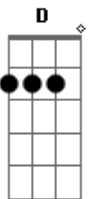

© ukulele-chords.com