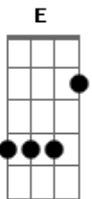

© ukulele-chords.com