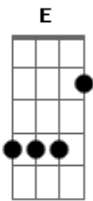

© ukulele-chords.com