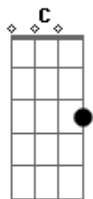

Pitty - Candy

Tom: G

(intro 4x) G G C E

G G C E
 Beautiful beautiful girl from the north
 G G C D
 You burned my heart with a flickering torch
 Bm C
 I had a dream that no one else could see
 Am D C D C
 You gave me love for free

G G C E
 I've had a hole in my heart for so long
 G G C D
 I've learned to fake it and just smile along

Bm C
 Down on the street those men are all the same
 Am D C D C
 I need a love not games not games

(refrão 2x)

D C G
 Candy I can't let you go
 D C G
 All my life you're haunting me I loved you so
 D C G
 Candy I can't let you go

Bm C
 Life is crazy
 Bm C
 I'm no baby..
 Bm C
 Candy baby

Acordes

© ukulele-chords.com