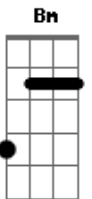

© ukulele-chords.com