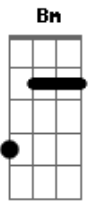

© ukulele-chords.com