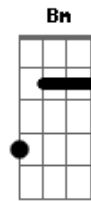

© ukulele-chords.com