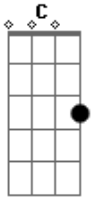

Pitty - Bizarre Love Triangle

Tom: C

(F G Em F)

Every time I think of you
I get a shot right through into a bolt of blue
It's no problem of mine but it's a problem I find
Living a life that I can't leave behind
There's no sense in telling me
The wisdom of a fool won't set you free
But that's the way that it goes
And it's what nobody knows

And every day my confusion grows

(F G Em F)

Every time I see you falling
I get down on my knees and pray
Waiting for that final moment
You say the words that I can't say

(F G Em F)

Every time I see you falling
I get down on my knees and pray
Waiting for that final moment
You say the words that I can't say

Acordes

© ukulele-chords.com