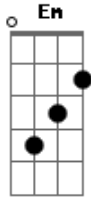

© ukulele-chords.com