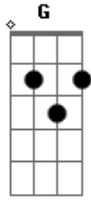

© ukulele-chords.com