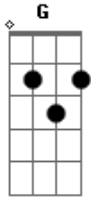

© ukulele-chords.com