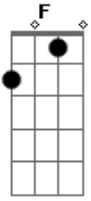

© ukulele-chords.com