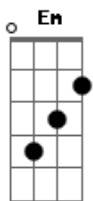

Pitingo - Killing me softly

tom:

Em

Mejor el estribillo saludos. kbiciones!!!!

Y dedicada para ti, que se que te gusta mucho la fusión
De soul y flamenco, espero que te guste y pidemela
Cuando quieras que cojo la guitarra y el cajon y nos
Montamos la fiesta, muchos besos y saludos para toda

Am7 D G C
Oí, que alguien cantaba una buena canción

Am7 D Em
Una muchacha dulce, un angel dije yo

Am7 D7 G B7
Que estilo aquel, que suerte, pude reconocerle.

Em Am
Strumming my pain with his finger

D7 G
Singing my life with his words

Em A
Killing me softly with his song

D C
Killing me softly with his song

G C
Telling my whole life with his words

F E
Killing me softly with his song

Am7 D G C
Y atrás quedan temores, sólo la soledad

Am7 D G Em
De donde me conocen, que extraño pensé yo.

Am7 D7 G B7

Que estilo aquel que suerte, pude reconocerle.

Em Am
Strumming my pain with his finger

D7 G
Singing my life with his words

Em A
Killing me softly with his song

D C
Killing me softly with his song

G C
Telling my whole life with his words

F E
Killing me softly with his song

Am7 D G C
Pedazo de mi vida narraba esta canción

Am7 D G Em
De donde me conocen que extraño pense yo

Am7 D7 G B7
Que estilo aquel que suerte, pude reconocerle.

Em Am
Strumming my pain with his finger

D7 G
Singing my life with his words

Em A
Killing me softly with his song

D C
Killing me softly with his song

G C
Telling my whole life with his words

F E
Killing me softly with his song

Acordes

© ukulele-chords.com