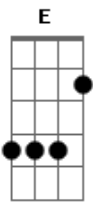

© ukulele-chords.com