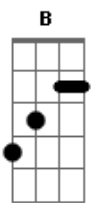

G D C
So raise your glass if you are wrong,
C

In all the right ways,
C Em7 D
All my underdogs,

We will never be, never be anything but loud

C Em7 D
And nitty gritty, dirty little freaks

D G D C
Won't you come on and come on and raise your glass,
C Em7 D
Just come on and come on and raise your glass

D G D C
Won't you come on and come on and raise your glass,
C Em7 D
Just come on and come on and raise your glass

G
For me

Acordes

© ukulele-chords.com

© ukulele-chords.com

© ukulele-chords.com

© ukulele-chords.com