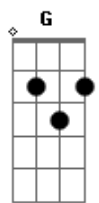

G D C
So raise your glass if you are wrong,
C

In all the right ways,
C Em7 D
All my underdogs,

We will never be, never be anything but loud

C Em7 D
And nitty gritty, dirty little freaks

D G D C
Won't you come on and come on and raise your glass,
C Em7 D
Just come on and come on and raise your glass

D G D C
Won't you come on and come on and raise your glass,
C Em7 D
Just come on and come on and raise your glass

G
For me

Acordes

© ukulele-chords.com

© ukulele-chords.com

© ukulele-chords.com

© ukulele-chords.com