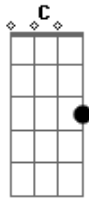

© ukulele-chords.com