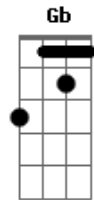

© ukulele-chords.com