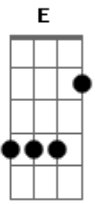

© ukulele-chords.com