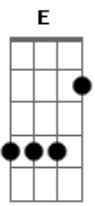

© ukulele-chords.com