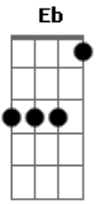

© ukulele-chords.com