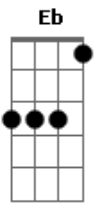

© ukulele-chords.com