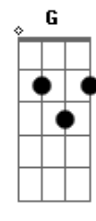

© ukulele-chords.com