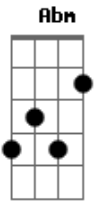

© ukulele-chords.com