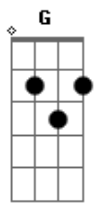

© ukulele-chords.com