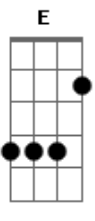

© ukulele-chords.com