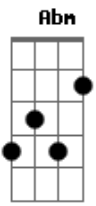

© ukulele-chords.com