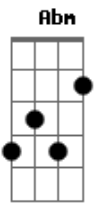

© ukulele-chords.com