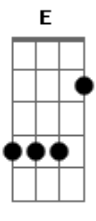

© ukulele-chords.com