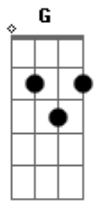

© ukulele-chords.com