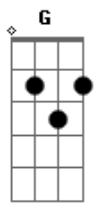

© ukulele-chords.com