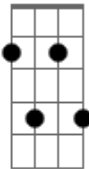

Pink Sweat\$ - Body Aint Me

tom:

Intro: **D7M** **Bm7** **Em7** **A7**
Gbm7 **B7** **Em7** **A7**

D7M **Bm7**
 Used to know you, but I don't know you now
Em7 **A7**
 Everything's getting so blurry now
Gbm7 **B7**
 Vision hurting, I can't stand the look of you now
Em7 **A7**
 Everything's different
D7M **Bm7**
 Yeah, I heard you're movin' back from out of town
Em7 **A7**
 Yeah, I heard you travelin' all these miles and miles
Gbm7 **B7**
 Tryna get back to my love, but it's harder now
Em7 **A7**
 Everything's different

D7M **Bm7**
 Oh, I can't lie, I want you on me
Em7 **A7**
 And girl, I wanna love you closely
Gbm7 **B7**
 I don't want nobody on you
Em7 **A7**
 If that body ain't me, body ain't me
D7M **Bm7**
 I lied when I said I hate you
Em7 **A7**
 Baby, I was tryna get through
Gbm7 **B7**
 I don't want nobody on you
Em7 **A7**
 If that body ain't me, body ain't me, yeah

© ukulele-chords.com

A7

© ukulele-chords.com

Gbm7

© ukulele-chords.com

B7

© ukulele-chords.com

D7M **Bm7**
 I've been hearin' voices, can't get 'em out
Em7 **A7**
 You still playin' cool, but I need you now
Gbm7 **B7**
 Vision clearer, I can see it all better now
Em7 **A7**
 Everything's different
D7M **Bm7**
 Yeah, I know you got a whole lot to figure out
Em7 **A7**
 Just know that I'm always here for you girl, no doubt
Gbm7 **B7**
 Before buildin' up, sometimes gotta break it down
Em7 **A7**
 Everything's different