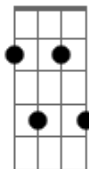

Pink Sweat\$ - Body Aint Me

tom:

Intro: **D7M** **Bm7** **Em7** **A7**
Gbm7 **B7** **Em7** **A7**

D7M **Bm7**
 Used to know you, but I don't know you now
Em7 **A7**
 Everything's getting so blurry now
Gbm7 **B7**
 Vision hurting, I can't stand the look of you now
Em7 **A7**
 Everything's different
D7M **Bm7**
 Yeah, I heard you're movin' back from out of town
Em7 **A7**
 Yeah, I heard you travelin' all these miles and miles
Gbm7 **B7**
 Tryna get back to my love, but it's harder now
Em7 **A7**
 Everything's different

D7M **Bm7**
 Oh, I can't lie, I want you on me
Em7 **A7**
 And girl, I wanna love you closely
Gbm7 **B7**
 I don't want nobody on you
Em7 **A7**
 If that body ain't me, body ain't me
D7M **Bm7**
 I lied when I said I hate you
Em7 **A7**
 Baby, I was tryna get through
Gbm7 **B7**
 I don't want nobody on you
Em7 **A7**
 If that body ain't me, body ain't me, yeah

© ukulele-chords.com

A7

© ukulele-chords.com

Gbm7

© ukulele-chords.com

B7

© ukulele-chords.com

D7M **Bm7**
 I've been hearin' voices, can't get 'em out
Em7 **A7**
 You still playin' cool, but I need you now
Gbm7 **B7**
 Vision clearer, I can see it all better now
Em7 **A7**
 Everything's different
D7M **Bm7**
 Yeah, I know you got a whole lot to figure out
Em7 **A7**
 Just know that I'm always here for you girl, no doubt
Gbm7 **B7**
 Before buildin' up, sometimes gotta break it down
Em7 **A7**
 Everything's different