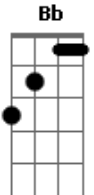

© ukulele-chords.com