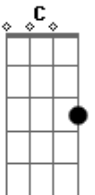

© ukulele-chords.com

If I'm sad or if I'm happy now

F

This time is putting me down

No more walking around

This time is putting me down

Dm

And I'm crazy, I'm crazy