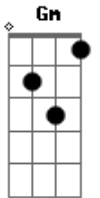

© ukulele-chords.com