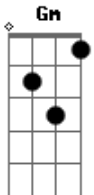

© ukulele-chords.com