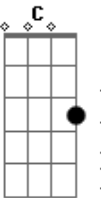

© ukulele-chords.com

If I'm sad or if I'm happy now

F

This time is putting me down

No more walking around

This time is putting me down

Dm

And I'm crazy, I'm crazy