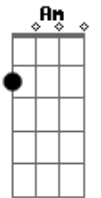

© ukulele-chords.com