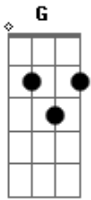

Pink Guy - Anal Beads

Tom: G
Intro: G Bm C Cm

G Bm C Cm
Anal beads, Anal beads
G Bm C Cm
Anal beads, Anal beads

G
It goes pop pop pop when it's coming up my asshole.

Bm C
And it feels good. And it feels good. And it feels good. And it feels good tonight.

G Bm C Cm
In the darkest of times, they're there for me.

G Bm C Cm G
In the darkest of times, these anal beads take care of me

Bm C Cm
Shove it up real good. Now it kinda hurts. Oh noooo!

G Bm C Cm
And I ----- I aha-----aha-ambulance. Call the ambulance
G Bm
Now my ass is bleeding. Ass is bleeding. Ass is bleeding. Ass is bleeding
C Cm
Ass is bleeding. Ain't nothing wrong with that. Ain't nothing wrong with that.
Bm C Cm
G Ain't nothing wrong with that Ain't nothing wrong with that
G Bm
My ass is bleeding. Ass is bleeding. Ass is bleeding. Ass is bleeding
C Cm
Ass is bleeding. Ass is bleeding. Ass is bleeding. Ass is bleeding

Acordes

© ukulele-chords.com