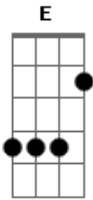

© ukulele-chords.com