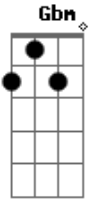

© ukulele-chords.com