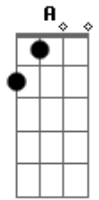

Pink Floyd - Time

Tom: **A**
Intro: (0:54 ? 2:28) (c/ pouca distorção):

2 Parte do Solo:

Verso 1: (distorção)

Gbm **A**
ticking away the moments that make up a dull day
E **Gbm**
you fritter and waste the hours in an off hand way
Gbm **A**
kicking around on a piece of ground in your home town
E **Gbm**
waiting for someone or something to show you the way

(som limpo)

D7
tired of lying in the sunshine
A7
staying home to watch the rain
D7
you are young and life is long
A7
and there is time to kill today
D7
and then one day you find
Dbm
ten years have got behind you
Bm
no one told you when to run
E
you missed the starting gun

Solo 1 (3:28 ? 3:56) (c/ distorção):

Base: **Gbm A E Gbm Gbm A E Gbm**

Verso 2:

(mesma progressão do Verso 1)
(distorção)

Gbm **A**
and you run and you run to catch up with the sun, but it's
sinking
E **Gbm**
and racing around to come up behind you again
Gbm **A**
the sun is the same in the relative way, but you're older
E **Gbm**
and shorter of breath and one day closer to death

(som limpo)

D7
every year is getting shorter
A7
never seem to find the time
D7
plans that either come to naught
A7
or half a page of scribbled lines
D7
hanging on a quiet desperation
Dbm
is the english way
Bm
the time is gone, the song is over
E
thought i'd something more to say...

Acordes

© ukulele-chords.com