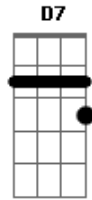

© ukulele-chords.com