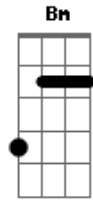

© ukulele-chords.com