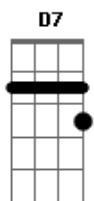

© ukulele-chords.com