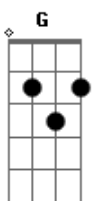

© ukulele-chords.com