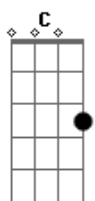

© ukulele-chords.com