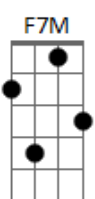

© ukulele-chords.com

© ukulele-chords.com