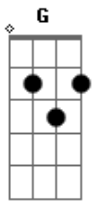

© ukulele-chords.com