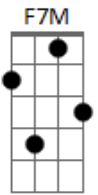

© ukulele-chords.com

© ukulele-chords.com