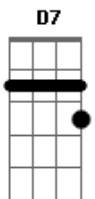

© ukulele-chords.com