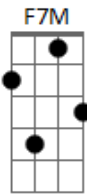

Pink Floyd - The thin Ice

Tom: C

Tom - C

C Am
Mamma loves her baby
F G
and daddy loves you too
C Am
and the sea may look warm to you babe
F G
and the sky may look blue
C G F C Am
Ooooooooooh babe
C G F C Am Am7 Am
Ooooooooooh baby blue
C G F C Am D7 G
Ooooooooooh oooooooooh babe

C Am
If you should go skating
F G
On the thin ice of modern life
C Am
Dragging behind you the silent reproach
F7M G
Of a million tear stained eyes
C Am
Dont be surprised, when a crack in the ice
F G
Appears under your feet
C Am
You slip out of your depth and out of your mind
F G
With your fear flowing out behind you
Sem Acorde
As you claw the thin ice

Acordes

© ukulele-chords.com

© ukulele-chords.com

© ukulele-chords.com

© ukulele-chords.com

© ukulele-chords.com

© ukulele-chords.com

© ukulele-chords.com