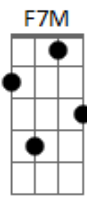

Pink Floyd - The thin Ice

Tom: C

Tom - C

C Am
Mamma loves her baby
F G
and daddy loves you too
C Am
and the sea may look warm to you babe
F G
and the sky may look blue
C G F C Am
Ooooooooooh babe
C G F C Am Am7 Am
Ooooooooooh baby blue
C G F C Am D7 G
Ooooooooooh ooooooooooh babe

C Am
If you should go skating
F G
On the thin ice of modern life
C Am
Dragging behind you the silent reproach
F7M G
Of a million tear stained eyes
C Am
Dont be surprised, when a crack in the ice
F G
Appears under your feet
C Am
You slip out of your depth and out of your mind
F G
With your fear flowing out behind you
Sem Acorde
As you claw the thin ice

Acordes

© ukulele-chords.com

© ukulele-chords.com

© ukulele-chords.com

© ukulele-chords.com

© ukulele-chords.com

© ukulele-chords.com

© ukulele-chords.com