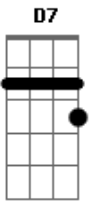

© ukulele-chords.com