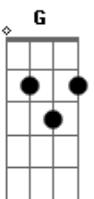

© ukulele-chords.com