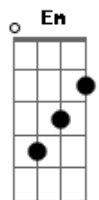

© ukulele-chords.com

© ukulele-chords.com