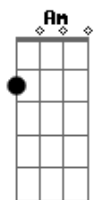

© ukulele-chords.com

© ukulele-chords.com