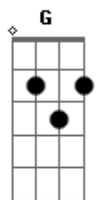

© ukulele-chords.com

© ukulele-chords.com