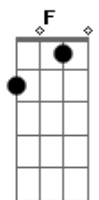

Pink Floyd - The Narrow Way

Tom: F
Intro: C G C Em

Am Am Am
Following the path as it leads toward
Am- D D
The darkness in the north
Am Am Am
Weary stranger's faces show their sympathy
Am- D D
They've seen that hope before
A D
And if you want to stay for a little bit
A D
Rest your aching limbs for a little bit
E
For you the night is beckoning
D
And now you can't delay

E
You hear the night birds calling you
F
But you can't catch the words they say
E D A
And you realize you must be on your way

Am Am
Mystery swelling, creatures crawling
Am Am- D D D
Hear the roar get louder in your ears
Am Am
You know the folly was your own
Am Am- D D D
But the force behind can't conquer all your fears

A D
And if you want to stay for a little bit
A D

Rest your aching limbs for a little bit

E
For you the night is beckoning
D
And now you can't delay
E
You hear the night birds calling you
F
But you can't catch the words they say
E D A
And you realize you must be on your way

Am Am
Throw your thoughts back many years
Am Am- D D D
To the time when love was life with every morning
Am Am
Perhaps a day will come,
Am Am- D D D
When the match for me the curlers past warning

A D
And if you want to stay for a little bit
A D
Rest your aching limbs for a little bit

E
For you the night is beckoning
D
And now you can't delay
E
You hear the night birds calling you
F
But you can't catch the words they say
E D A
And you realize you must be on your way

(Am Am Am Am- D D)

Acordes

© ukulele-chords.com