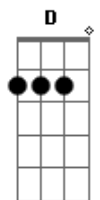

© ukulele-chords.com

© ukulele-chords.com