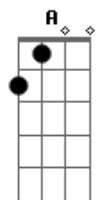

© ukulele-chords.com

© ukulele-chords.com