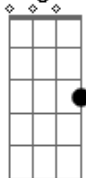

Pink Floyd - The Narrow Way

Tom: F
Intro: C G7M C Em

Am Am Am
Following the path as it leads toward
Am- D D
The darkness in the north
Am Am Am
Weary stranger's faces show their sympathy
Am- D D
They've seen that hope before
A D
And if you want to stay for a little bit
A D
Rest your aching limbs for a little bit
E
For you the night is beckoning
D
And now you can't delay
E
You hear the night birds calling you
F
But you can't catch the words they say
E D A
And you realize you must be on your way
Am Am
Mystery swelling, creatures crawling
Am Am- D D D
Hear the roar get louder in your ears
Am Am
You know the folly was your own
Am Am- D D D
But the force behind can't conquer all your fears
A D
And if you want to stay for a little bit
A D

Rest your aching limbs for a little bit
E
For you the night is beckoning
D
And now you can't delay
E
You hear the night birds calling you
F
But you can't catch the words they say
E D A
And you realize you must be on your way
Am Am
Throw your thoughts back many years
Am Am- D D D
To the time when love was life with every morning
Am Am
Perhaps a day will come,
Am Am- D D D
When the match for me the curlers past warning
A D
And if you want to stay for a little bit
A D
Rest your aching limbs for a little bit
E
For you the night is beckoning
D
And now you can't delay
E
You hear the night birds calling you
F
But you can't catch the words they say
E D A
And you realize you must be on your way
(Am Am Am Am- D D)

Acordes

© ukulele-chords.com

© ukulele-chords.com

C

© ukulele-chords.com

© ukulele-chords.com

© ukulele-chords.com

© ukulele-chords.com

© ukulele-chords.com

© ukulele-chords.com