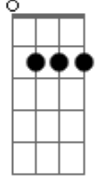

Pink Floyd - The Narrow Way

Tom: F
Intro: C G7M C Em

Am Am Am
Following the path as it leads toward
Am- D D
The darkness in the north
Am Am Am
Weary stranger's faces show their sympathy
Am- D D
They've seen that hope before
A D
And if you want to stay for a little bit
A D
Rest your aching limbs for a little bit
E
For you the night is beckoning
D
And now you can't delay
E
You hear the night birds calling you
F
But you can't catch the words they say
E D A
And you realize you must be on your way
Am Am
Mystery swelling, creatures crawling
Am Am- D D D
Hear the roar get louder in your ears
Am Am
You know the folly was your own
Am Am- D D D
But the force behind can't conquer all you fears
A D
And if you want to stay for a little bit
A D

Rest your aching limbs for a little bit
E
For you the night is beckoning
D
And now you can't delay
E
You hear the night birds calling you
F
But you can't catch the words they say
E D A
And you realize you must be on your way
Am Am
Throw your thoughts back many years
Am Am- D D D
To the time when love was life with every morning
Am Am
Perhaps a day will come,
Am Am- D D D
When the match for me the curlers past warning
A D
And if you want to stay for a little bit
A D
Rest your aching limbs for a little bit
E
For you the night is beckoning
D
And now you can't delay
E
You hear the night birds calling you
F
But you can't catch the words they say
E D A
And you realize you must be on your way
(Am Am Am Am- D D)

Acordes

G7M