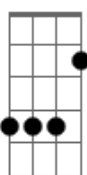

Pink Floyd - The Narrow Way

Tom: F
Intro: C G7M C Em

Am Am Am
Following the path as it leads toward
Am- D D
The darkness in the north
Am Am Am
Weary stranger's faces show their sympathy
Am- D D
They've seen that hope before
A D
And if you want to stay for a little bit
A D
Rest your aching limbs for a little bit
E
For you the night is beckoning
D
And now you can't delay
E
You hear the night birds calling you
F
But you can't catch the words they say
E D A
And you realize you must be on your way
Am Am
Mystery swelling, creatures crawling
Am Am- D D D
Hear the roar get louder in your ears
Am Am
You know the folly was your own
Am Am- D D D
But the force behind can't conquer all you fears
A D
And if you want to stay for a little bit
A D

Rest your aching limbs for a little bit
E
For you the night is beckoning
D
And now you can't delay
E
You hear the night birds calling you
F
But you can't catch the words they say
E D A
And you realize you must be on your way
Am Am
Throw your thoughts back many years
Am Am- D D D
To the time when love was life with every morning
Am Am
Perhaps a day will come,
Am Am- D D D
When the match for me the curlers past warning
A D
And if you want to stay for a little bit
A D
Rest your aching limbs for a little bit
E
For you the night is beckoning
D
And now you can't delay
E
You hear the night birds calling you
F
But you can't catch the words they say
E D A
And you realize you must be on your way
(Am Am Am Am- D D)

Acordes

© ukulele-chords.com

© ukulele-chords.com

© ukulele-chords.com

© ukulele-chords.com

© ukulele-chords.com

© ukulele-chords.com

© ukulele-chords.com

E

© ukulele-chords.com