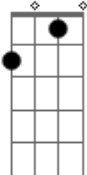

Pink Floyd - The Narrow Way

Tom: F
Intro: C G7M C Em

Am Am Am
Following the path as it leads toward
Am- D D
The darkness in the north
Am Am Am
Weary stranger's faces show their sympathy
Am- D D
They've seen that hope before
A D
And if you want to stay for a little bit
A D
Rest your aching limbs for a little bit
E
For you the night is beckoning
D
And now you can't delay
E
You hear the night birds calling you
F
But you can't catch the words they say
E D A
And you realize you must be on your way
Am Am
Mystery swelling, creatures crawling
Am Am- D D D
Hear the roar get louder in your ears
Am Am
You know the folly was your own
Am Am- D D D
But the force behind can't conquer all you fears
A D
And if you want to stay for a little bit
A D

Rest your aching limbs for a little bit
E
For you the night is beckoning
D
And now you can't delay
E
You hear the night birds calling you
F
But you can't catch the words they say
E D A
And you realize you must be on your way
Am Am
Throw your thoughts back many years
Am Am- D D D
To the time when love was life with every morning
Am Am
Perhaps a day will come,
Am Am- D D D
When the match for me the curlers past warning
A D
And if you want to stay for a little bit
A D
Rest your aching limbs for a little bit
E
For you the night is beckoning
D
And now you can't delay
E
You hear the night birds calling you
F
But you can't catch the words they say
E D A
And you realize you must be on your way
(Am Am Am Am- D D)

Acordes

© ukulele-chords.com

F

© ukulele-chords.com

© ukulele-chords.com

© ukulele-chords.com

© ukulele-chords.com

© ukulele-chords.com

© ukulele-chords.com

© ukulele-chords.com