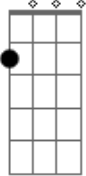

Pink Floyd - The Narrow Way

Tom: F
Intro: C G7M C Em

Am Am Am
Following the path as it leads toward
Am- D D
The darkness in the north
Am Am Am
Weary stranger's faces show their sympathy
Am- D D
They've seen that hope before
A D
And if you want to stay for a little bit
A D
Rest your aching limbs for a little bit
E
For you the night is beckoning
D
And now you can't delay
E
You hear the night birds calling you
F
But you can't catch the words they say
E D A
And you realize you must be on your way
Am Am
Mystery swelling, creatures crawling
Am Am- D D D
Hear the roar get louder in your ears
Am Am
You know the folly was your own
Am Am- D D D
But the force behind can't conquer all you fears
A D
And if you want to stay for a little bit
A D

Rest your aching limbs for a little bit
E
For you the night is beckoning
D
And now you can't delay
E
You hear the night birds calling you
F
But you can't catch the words they say
E D A
And you realize you must be on your way
Am Am
Throw your thoughts back many years
Am Am- D D D
To the time when love was life with every morning
Am Am
Perhaps a day will come,
Am Am- D D D
When the match for me the curlers past warning
A D
And if you want to stay for a little bit
A D
Rest your aching limbs for a little bit
E
For you the night is beckoning
D
And now you can't delay
E
You hear the night birds calling you
F
But you can't catch the words they say
E D A
And you realize you must be on your way
(Am Am Am Am- D D)

Acordes

© ukulele-chords.com

© ukulele-chords.com

© ukulele-chords.com

© ukulele-chords.com

Am

© ukulele-chords.com

© ukulele-chords.com

© ukulele-chords.com

© ukulele-chords.com