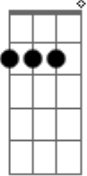

Pink Floyd - The Narrow Way

Tom: F
Intro: C G7M C Em

Am Am Am
Following the path as it leads toward
Am- D D
The darkness in the north
Am Am Am
Weary stranger's faces show their sympathy
Am- D D
They've seen that hope before
A D
And if you want to stay for a little bit
A D
Rest your aching limbs for a little bit
E
For you the night is beckoning
D
And now you can't delay
E
You hear the night birds calling you
F
But you can't catch the words they say
E D A
And you realize you must be on your way
Am Am
Mystery swelling, creatures crawling
Am Am- D D D
Hear the roar get louder in your ears
Am Am
You know the folly was your own
Am Am- D D D
But the force behind can't conquer all you fears
A D
And if you want to stay for a little bit
A D

Rest your aching limbs for a little bit
E
For you the night is beckoning
D
And now you can't delay
E
You hear the night birds calling you
F
But you can't catch the words they say
E D A
And you realize you must be on your way
Am Am
Throw your thoughts back many years
Am Am- D D D
To the time when love was life with every morning
Am Am
Perhaps a day will come,
Am Am- D D D
When the match for me the curlers past warning
A D
And if you want to stay for a little bit
A D
Rest your aching limbs for a little bit
E
For you the night is beckoning
D
And now you can't delay
E
You hear the night birds calling you
F
But you can't catch the words they say
E D A
And you realize you must be on your way
(Am Am Am Am- D D)

Acordes

© ukulele-chords.com

© ukulele-chords.com

© ukulele-chords.com

© ukulele-chords.com

© ukulele-chords.com

D

© ukulele-chords.com

© ukulele-chords.com

© ukulele-chords.com