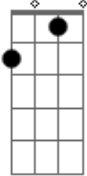

Pink Floyd - The Narrow Way

Tom: F
Intro: C G7M C Em

Am Am Am
Following the path as it leads toward
Am- D D
The darkness in the north
Am Am Am
Weary stranger's faces show their sympathy
Am- D D
They've seen that hope before
A D
And if you want to stay for a little bit
A D
Rest your aching limbs for a little bit
E
For you the night is beckoning
D
And now you can't delay
E
You hear the night birds calling you
F
But you can't catch the words they say
E D A
And you realize you must be on your way
Am Am
Mystery swelling, creatures crawling
Am Am- D D D
Hear the roar get louder in your ears
Am Am
You know the folly was your own
Am Am- D D D
But the force behind can't conquer all you fears
A D
And if you want to stay for a little bit
A D

Rest your aching limbs for a little bit
E
For you the night is beckoning
D
And now you can't delay
E
You hear the night birds calling you
F
But you can't catch the words they say
E D A
And you realize you must be on your way
Am Am
Throw your thoughts back many years
Am Am- D D D
To the time when love was life with every morning
Am Am
Perhaps a day will come,
Am Am- D D D
When the match for me the curlers past warning
A D
And if you want to stay for a little bit
A D
Rest your aching limbs for a little bit
E
For you the night is beckoning
D
And now you can't delay
E
You hear the night birds calling you
F
But you can't catch the words they say
E D A
And you realize you must be on your way
(Am Am Am Am- D D)

Acordes

© ukulele-chords.com

F

© ukulele-chords.com

© ukulele-chords.com

© ukulele-chords.com

© ukulele-chords.com

© ukulele-chords.com

© ukulele-chords.com

© ukulele-chords.com