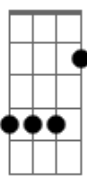

Pink Floyd - The Narrow Way

Tom: F
Intro: C G7M C Em

Am Am Am
Following the path as it leads toward
Am- D D
The darkness in the north
Am Am Am
Weary stranger's faces show their sympathy
Am- D D
They've seen that hope before
A D
And if you want to stay for a little bit
A D
Rest your aching limbs for a little bit
E
For you the night is beckoning
D
And now you can't delay
E
You hear the night birds calling you
F
But you can't catch the words they say
E D A
And you realize you must be on your way
Am Am
Mystery swelling, creatures crawling
Am Am- D D D
Hear the roar get louder in your ears
Am Am
You know the folly was your own
Am Am- D D D
But the force behind can't conquer all you fears
A D
And if you want to stay for a little bit
A D

Rest your aching limbs for a little bit
E
For you the night is beckoning
D
And now you can't delay
E
You hear the night birds calling you
F
But you can't catch the words they say
E D A
And you realize you must be on your way
Am Am
Throw your thoughts back many years
Am Am- D D D
To the time when love was life with every morning
Am Am
Perhaps a day will come,
Am Am- D D D
When the match for me the curlers past warning
A D
And if you want to stay for a little bit
A D
Rest your aching limbs for a little bit
E
For you the night is beckoning
D
And now you can't delay
E
You hear the night birds calling you
F
But you can't catch the words they say
E D A
And you realize you must be on your way
(Am Am Am Am- D D)

Acordes

© ukulele-chords.com

© ukulele-chords.com

© ukulele-chords.com

© ukulele-chords.com

© ukulele-chords.com

© ukulele-chords.com

© ukulele-chords.com

E

© ukulele-chords.com