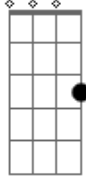

Pink Floyd - The Narrow Way

Tom: F
Intro: C G7M C Em

Am Am Am
Following the path as it leads toward
Am- D D
The darkness in the north
Am Am Am
Weary stranger's faces show their sympathy
Am- D D
They've seen that hope before
A D
And if you want to stay for a little bit
A D
Rest your aching limbs for a little bit
E
For you the night is beckoning
D
And now you can't delay
E
You hear the night birds calling you
F
But you can't catch the words they say
E D A
And you realize you must be on your way
Am Am
Mystery swelling, creatures crawling
Am Am- D D D
Hear the roar get louder in your ears
Am Am
You know the folly was your own
Am Am- D D D
But the force behind can't conquer all you fears
A D
And if you want to stay for a little bit
A D

Rest your aching limbs for a little bit
E
For you the night is beckoning
D
And now you can't delay
E
You hear the night birds calling you
F
But you can't catch the words they say
E D A
And you realize you must be on your way
Am Am
Throw your thoughts back many years
Am Am- D D D
To the time when love was life with every morning
Am Am
Perhaps a day will come,
Am Am- D D D
When the match for me the curlers past warning
A D
And if you want to stay for a little bit
A D
Rest your aching limbs for a little bit
E
For you the night is beckoning
D
And now you can't delay
E
You hear the night birds calling you
F
But you can't catch the words they say
E D A
And you realize you must be on your way
(Am Am Am Am- D D)

Acordes

© ukulele-chords.com

© ukulele-chords.com

C

© ukulele-chords.com

© ukulele-chords.com

© ukulele-chords.com

© ukulele-chords.com

© ukulele-chords.com

© ukulele-chords.com