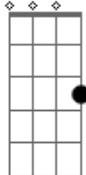

Pink Floyd - The Narrow Way

Tom: F
Intro: C G7M C Em

Am Am Am
Following the path as it leads toward
Am- D D
The darkness in the north
Am Am Am
Weary stranger's faces show their sympathy
Am- D D
They've seen that hope before
A D
And if you want to stay for a little bit
A D
Rest your aching limbs for a little bit
E
For you the night is beckoning
D
And now you can't delay
E
You hear the night birds calling you
F
But you can't catch the words they say
E D A
And you realize you must be on your way
Am Am
Mystery swelling, creatures crawling
Am Am- D D D
Hear the roar get louder in your ears
Am Am
You know the folly was your own
Am Am- D D D
But the force behind can't conquer all you fears
A D
And if you want to stay for a little bit
A D

Rest your aching limbs for a little bit
E
For you the night is beckoning
D
And now you can't delay
E
You hear the night birds calling you
F
But you can't catch the words they say
E D A
And you realize you must be on your way
Am Am
Throw your thoughts back many years
Am Am- D D D
To the time when love was life with every morning
Am Am
Perhaps a day will come,
Am Am- D D D
When the match for me the curlers past warning
A D
And if you want to stay for a little bit
A D
Rest your aching limbs for a little bit
E
For you the night is beckoning
D
And now you can't delay
E
You hear the night birds calling you
F
But you can't catch the words they say
E D A
And you realize you must be on your way
(Am Am Am Am- D D)

Acordes

© ukulele-chords.com

© ukulele-chords.com

C

© ukulele-chords.com

© ukulele-chords.com

© ukulele-chords.com

© ukulele-chords.com

© ukulele-chords.com

© ukulele-chords.com