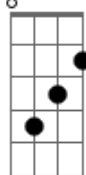

Pink Floyd - The Narrow Way

Tom: F
Intro: C G7M C Em

Am Am Am
Following the path as it leads toward
Am- D D
The darkness in the north
Am Am Am
Weary stranger's faces show their sympathy
Am- D D
They've seen that hope before
A D
And if you want to stay for a little bit
A D
Rest your aching limbs for a little bit
E
For you the night is beckoning
D
And now you can't delay
E
You hear the night birds calling you
F
But you can't catch the words they say
E D A
And you realize you must be on your way
Am Am
Mystery swelling, creatures crawling
Am Am- D D D
Hear the roar get louder in your ears
Am Am
You know the folly was your own
Am Am- D D D
But the force behind can't conquer all you fears
A D
And if you want to stay for a little bit
A D

Rest your aching limbs for a little bit
E
For you the night is beckoning
D
And now you can't delay
E
You hear the night birds calling you
F
But you can't catch the words they say
E D A
And you realize you must be on your way
Am Am
Throw your thoughts back many years
Am Am- D D D
To the time when love was life with every morning
Am Am
Perhaps a day will come,
Am Am- D D D
When the match for me the curlers past warning
A D
And if you want to stay for a little bit
A D
Rest your aching limbs for a little bit
E
For you the night is beckoning
D
And now you can't delay
E
You hear the night birds calling you
F
But you can't catch the words they say
E D A
And you realize you must be on your way
(Am Am Am Am- D D)

Acordes

© ukulele-chords.com

© ukulele-chords.com

© ukulele-chords.com

Em

© ukulele-chords.com

© ukulele-chords.com

© ukulele-chords.com

© ukulele-chords.com

© ukulele-chords.com