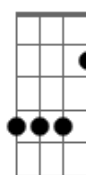

Pink Floyd - The Narrow Way

Tom: F
Intro: C G7M C Em

Am Am Am
Following the path as it leads toward
Am- D D
The darkness in the north
Am Am Am
Weary stranger's faces show their sympathy
Am- D D
They've seen that hope before
A D
And if you want to stay for a little bit
A D
Rest your aching limbs for a little bit
E
For you the night is beckoning
D
And now you can't delay
E
You hear the night birds calling you
F
But you can't catch the words they say
E D A
And you realize you must be on your way
Am Am
Mystery swelling, creatures crawling
Am Am- D D D
Hear the roar get louder in your ears
Am Am
You know the folly was your own
Am Am- D D D
But the force behind can't conquer all you fears
A D
And if you want to stay for a little bit
A D

Rest your aching limbs for a little bit
E
For you the night is beckoning
D
And now you can't delay
E
You hear the night birds calling you
F
But you can't catch the words they say
E D A
And you realize you must be on your way
Am Am
Throw your thoughts back many years
Am Am- D D D
To the time when love was life with every morning
Am Am
Perhaps a day will come,
Am Am- D D D
When the match for me the curlers past warning
A D
And if you want to stay for a little bit
A D
Rest your aching limbs for a little bit
E
For you the night is beckoning
D
And now you can't delay
E
You hear the night birds calling you
F
But you can't catch the words they say
E D A
And you realize you must be on your way
(Am Am Am Am- D D)

Acordes

© ukulele-chords.com

© ukulele-chords.com

© ukulele-chords.com

© ukulele-chords.com

© ukulele-chords.com

© ukulele-chords.com

© ukulele-chords.com

E

© ukulele-chords.com