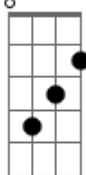

Pink Floyd - The Narrow Way

Tom: F
Intro: C G7M C Em

Am Am Am
Following the path as it leads toward
Am- D D
The darkness in the north
Am Am Am
Weary stranger's faces show their sympathy
Am- D D
They've seen that hope before
A D
And if you want to stay for a little bit
A D
Rest your aching limbs for a little bit
E
For you the night is beckoning
D
And now you can't delay
E
You hear the night birds calling you
F
But you can't catch the words they say
E D A
And you realize you must be on your way
Am Am
Mystery swelling, creatures crawling
Am Am- D D D
Hear the roar get louder in your ears
Am Am
You know the folly was your own
Am Am- D D D
But the force behind can't conquer all you fears
A D
And if you want to stay for a little bit
A D

Rest your aching limbs for a little bit
E
For you the night is beckoning
D
And now you can't delay
E
You hear the night birds calling you
F
But you can't catch the words they say
E D A
And you realize you must be on your way
Am Am
Throw your thoughts back many years
Am Am- D D D
To the time when love was life with every morning
Am Am
Perhaps a day will come,
Am Am- D D D
When the match for me the curlers past warning
A D
And if you want to stay for a little bit
A D
Rest your aching limbs for a little bit
E
For you the night is beckoning
D
And now you can't delay
E
You hear the night birds calling you
F
But you can't catch the words they say
E D A
And you realize you must be on your way
(Am Am Am Am- D D)

Acordes

© ukulele-chords.com

© ukulele-chords.com

© ukulele-chords.com

Em

© ukulele-chords.com

© ukulele-chords.com

© ukulele-chords.com

© ukulele-chords.com

© ukulele-chords.com