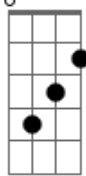

Pink Floyd - The Narrow Way

Tom: F
Intro: C G7M C Em

Am Am Am
Following the path as it leads toward
Am- D D
The darkness in the north
Am Am Am
Weary stranger's faces show their sympathy
Am- D D
They've seen that hope before
A D
And if you want to stay for a little bit
A D
Rest your aching limbs for a little bit
E
For you the night is beckoning
D
And now you can't delay
E
You hear the night birds calling you
F
But you can't catch the words they say
E D A
And you realize you must be on your way
Am Am
Mystery swelling, creatures crawling
Am Am- D D D
Hear the roar get louder in your ears
Am Am
You know the folly was your own
Am Am- D D D
But the force behind can't conquer all you fears
A D
And if you want to stay for a little bit
A D

Rest your aching limbs for a little bit
E
For you the night is beckoning
D
And now you can't delay
E
You hear the night birds calling you
F
But you can't catch the words they say
E D A
And you realize you must be on your way
Am Am
Throw your thoughts back many years
Am Am- D D D
To the time when love was life with every morning
Am Am
Perhaps a day will come,
Am Am- D D D
When the match for me the curlers past warning
A D
And if you want to stay for a little bit
A D
Rest your aching limbs for a little bit
E
For you the night is beckoning
D
And now you can't delay
E
You hear the night birds calling you
F
But you can't catch the words they say
E D A
And you realize you must be on your way
(Am Am Am Am- D D)

Acordes

© ukulele-chords.com

© ukulele-chords.com

© ukulele-chords.com

Em

© ukulele-chords.com

© ukulele-chords.com

© ukulele-chords.com

© ukulele-chords.com

© ukulele-chords.com