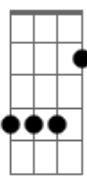

Pink Floyd - The Narrow Way

Tom: F
Intro: C G7M C Em

Am Am Am
Following the path as it leads toward
Am- D D
The darkness in the north
Am Am Am
Weary stranger's faces show their sympathy
Am- D D
They've seen that hope before
A D
And if you want to stay for a little bit
A D
Rest your aching limbs for a little bit
E
For you the night is beckoning
D
And now you can't delay

E
You hear the night birds calling you
F
But you can't catch the words they say
E D A
And you realize you must be on your way

Am Am
Mystery swelling, creatures crawling
Am Am- D D D
Hear the roar get louder in your ears
Am Am
You know the folly was your own
Am Am- D D D
But the force behind can't conquer all your fears

A D
And if you want to stay for a little bit
A D

Rest your aching limbs for a little bit
E
For you the night is beckoning
D
And now you can't delay
E
You hear the night birds calling you
F
But you can't catch the words they say
E D A
And you realize you must be on your way

Am Am
Throw your thoughts back many years
Am Am- D D D
To the time when love was life with every morning
Am Am
Perhaps a day will come,
Am Am- D D D
When the match for me the curlers past warning

A D
And if you want to stay for a little bit
A D
Rest your aching limbs for a little bit

E
For you the night is beckoning
D
And now you can't delay
E
You hear the night birds calling you
F
But you can't catch the words they say
E D A
And you realize you must be on your way

(Am Am Am Am- D D)

Acordes

© ukulele-chords.com

© ukulele-chords.com

© ukulele-chords.com

© ukulele-chords.com

© ukulele-chords.com

© ukulele-chords.com

© ukulele-chords.com

E

© ukulele-chords.com