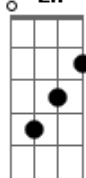

Pink Floyd - The Narrow Way

Tom: F
Intro: C G7M C Em

Am Am Am
Following the path as it leads toward
Am- D D
The darkness in the north
Am Am Am
Weary stranger's faces show their sympathy
Am- D D
They've seen that hope before
A D
And if you want to stay for a little bit
A D
Rest your aching limbs for a little bit
E
For you the night is beckoning
D
And now you can't delay
E
You hear the night birds calling you
F
But you can't catch the words they say
E D A
And you realize you must be on your way
Am Am
Mystery swelling, creatures crawling
Am Am- D D D
Hear the roar get louder in your ears
Am Am
You know the folly was your own
Am Am- D D D
But the force behind can't conquer all your fears
A D
And if you want to stay for a little bit
A D

Rest your aching limbs for a little bit
E
For you the night is beckoning
D
And now you can't delay
E
You hear the night birds calling you
F
But you can't catch the words they say
E D A
And you realize you must be on your way
Am Am
Throw your thoughts back many years
Am Am- D D D
To the time when love was life with every morning
Am Am
Perhaps a day will come,
Am Am- D D D
When the match for me the curlers past warning
A D
And if you want to stay for a little bit
A D
Rest your aching limbs for a little bit
E
For you the night is beckoning
D
And now you can't delay
E
You hear the night birds calling you
F
But you can't catch the words they say
E D A
And you realize you must be on your way
(Am Am Am Am- D D)

Acordes

© ukulele-chords.com

© ukulele-chords.com

© ukulele-chords.com

Em

© ukulele-chords.com

© ukulele-chords.com

© ukulele-chords.com

© ukulele-chords.com

© ukulele-chords.com