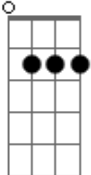

Pink Floyd - The Narrow Way

Tom: F
Intro: C G7M C Em

Am Am Am
Following the path as it leads toward
Am- D D
The darkness in the north
Am Am Am
Weary stranger's faces show their sympathy
Am- D D
They've seen that hope before
A D
And if you want to stay for a little bit
A D
Rest your aching limbs for a little bit
E
For you the night is beckoning
D
And now you can't delay
E
You hear the night birds calling you
F
But you can't catch the words they say
E D A
And you realize you must be on your way
Am Am
Mystery swelling, creatures crawling
Am Am- D D D
Hear the roar get louder in your ears
Am Am
You know the folly was your own
Am Am- D D D
But the force behind can't conquer all you fears
A D
And if you want to stay for a little bit
A D

Rest your aching limbs for a little bit
E
For you the night is beckoning
D
And now you can't delay
E
You hear the night birds calling you
F
But you can't catch the words they say
E D A
And you realize you must be on your way
Am Am
Throw your thoughts back many years
Am Am- D D D
To the time when love was life with every morning
Am Am
Perhaps a day will come,
Am Am- D D D
When the match for me the curlers past warning
A D
And if you want to stay for a little bit
A D
Rest your aching limbs for a little bit
E
For you the night is beckoning
D
And now you can't delay
E
You hear the night birds calling you
F
But you can't catch the words they say
E D A
And you realize you must be on your way
(Am Am Am Am- D D)

Acordes

G7M