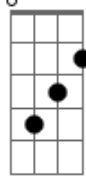

Pink Floyd - The Narrow Way

Tom: F
Intro: C G7M C Em

Am Am Am
Following the path as it leads toward
Am- D D
The darkness in the north
Am Am Am
Weary stranger's faces show their sympathy
Am- D D
They've seen that hope before
A D
And if you want to stay for a little bit
A D
Rest your aching limbs for a little bit
E
For you the night is beckoning
D
And now you can't delay

E
You hear the night birds calling you
F
But you can't catch the words they say
E D A
And you realize you must be on your way

Am Am
Mystery swelling, creatures crawling
Am Am- D D D
Hear the roar get louder in your ears
Am Am
You know the folly was your own
Am Am- D D D
But the force behind can't conquer all your fears

A D
And if you want to stay for a little bit
A D

Rest your aching limbs for a little bit
E
For you the night is beckoning
D
And now you can't delay
E
You hear the night birds calling you
F
But you can't catch the words they say
E D A
And you realize you must be on your way

Am Am
Throw your thoughts back many years
Am Am- D D D
To the time when love was life with every morning
Am Am
Perhaps a day will come,
Am Am- D D D
When the match for me the curlers past warning

A D
And if you want to stay for a little bit
A D
Rest your aching limbs for a little bit

E
For you the night is beckoning
D
And now you can't delay
E
You hear the night birds calling you
F
But you can't catch the words they say
E D A
And you realize you must be on your way

(Am Am Am Am- D D)

Acordes

© ukulele-chords.com

© ukulele-chords.com

© ukulele-chords.com

Em

© ukulele-chords.com

© ukulele-chords.com

© ukulele-chords.com

© ukulele-chords.com

© ukulele-chords.com