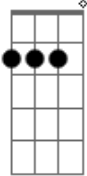

Pink Floyd - The Narrow Way

Tom: F
Intro: C G7M C Em

Am Am Am
Following the path as it leads toward
Am- D D
The darkness in the north
Am Am Am
Weary stranger's faces show their sympathy
Am- D D
They've seen that hope before
A D
And if you want to stay for a little bit
A D
Rest your aching limbs for a little bit
E
For you the night is beckoning
D
And now you can't delay

E
You hear the night birds calling you
F
But you can't catch the words they say
E D A
And you realize you must be on your way

Am Am
Mystery swelling, creatures crawling
Am Am- D D D
Hear the roar get louder in your ears
Am Am
You know the folly was your own
Am Am- D D D
But the force behind can't conquer all your fears

A D
And if you want to stay for a little bit
A D

Rest your aching limbs for a little bit
E
For you the night is beckoning
D
And now you can't delay
E
You hear the night birds calling you
F
But you can't catch the words they say
E D A
And you realize you must be on your way

Am Am
Throw your thoughts back many years
Am Am- D D D
To the time when love was life with every morning
Am Am
Perhaps a day will come,
Am Am- D D D
When the match for me the curlers past warning

A D
And if you want to stay for a little bit
A D
Rest your aching limbs for a little bit

E
For you the night is beckoning
D
And now you can't delay
E
You hear the night birds calling you
F
But you can't catch the words they say
E D A
And you realize you must be on your way

(Am Am Am Am- D D)

Acordes

© ukulele-chords.com

© ukulele-chords.com

© ukulele-chords.com

© ukulele-chords.com

© ukulele-chords.com

D

© ukulele-chords.com

© ukulele-chords.com

© ukulele-chords.com