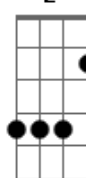

Pink Floyd - The Narrow Way

Tom: F
Intro: C G7M C Em

Am Am Am
Following the path as it leads toward
Am- D D
The darkness in the north
Am Am Am
Weary stranger's faces show their sympathy
Am- D D
They've seen that hope before
A D
And if you want to stay for a little bit
A D
Rest your aching limbs for a little bit
E
For you the night is beckoning
D
And now you can't delay
E
You hear the night birds calling you
F
But you can't catch the words they say
E D A
And you realize you must be on your way
Am Am
Mystery swelling, creatures crawling
Am Am- D D D
Hear the roar get louder in your ears
Am Am
You know the folly was your own
Am Am- D D D
But the force behind can't conquer all your fears
A D
And if you want to stay for a little bit
A D

Rest your aching limbs for a little bit
E
For you the night is beckoning
D
And now you can't delay
E
You hear the night birds calling you
F
But you can't catch the words they say
E D A
And you realize you must be on your way
Am Am
Throw your thoughts back many years
Am Am- D D D
To the time when love was life with every morning
Am Am
Perhaps a day will come,
Am Am- D D D
When the match for me the curlers past warning
A D
And if you want to stay for a little bit
A D
Rest your aching limbs for a little bit
E
For you the night is beckoning
D
And now you can't delay
E
You hear the night birds calling you
F
But you can't catch the words they say
E D A
And you realize you must be on your way
(Am Am Am Am- D D)

Acordes

© ukulele-chords.com

© ukulele-chords.com

© ukulele-chords.com

© ukulele-chords.com

© ukulele-chords.com

© ukulele-chords.com

© ukulele-chords.com

E

© ukulele-chords.com