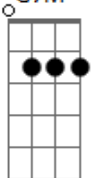

Pink Floyd - The Narrow Way

Tom: F
Intro: C G7M C Em

Am Am Am
Following the path as it leads toward
Am- D D
The darkness in the north
Am Am Am
Weary stranger's faces show their sympathy
Am- D D
They've seen that hope before
A D
And if you want to stay for a little bit
A D
Rest your aching limbs for a little bit
E
For you the night is beckoning
D
And now you can't delay
E
You hear the night birds calling you
F
But you can't catch the words they say
E D A
And you realize you must be on your way
Am Am
Mystery swelling, creatures crawling
Am Am- D D D
Hear the roar get louder in your ears
Am Am
You know the folly was your own
Am Am- D D D
But the force behind can't conquer all your fears
A D
And if you want to stay for a little bit
A D

Rest your aching limbs for a little bit
E
For you the night is beckoning
D
And now you can't delay
E
You hear the night birds calling you
F
But you can't catch the words they say
E D A
And you realize you must be on your way
Am Am
Throw your thoughts back many years
Am Am- D D D
To the time when love was life with every morning
Am Am
Perhaps a day will come,
Am Am- D D D
When the match for me the curlers past warning
A D
And if you want to stay for a little bit
A D
Rest your aching limbs for a little bit
E
For you the night is beckoning
D
And now you can't delay
E
You hear the night birds calling you
F
But you can't catch the words they say
E D A
And you realize you must be on your way
(Am Am Am Am- D D)

Acordes

G7M