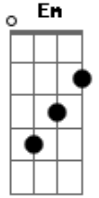

© ukulele-chords.com