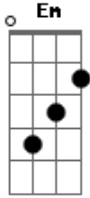

© ukulele-chords.com