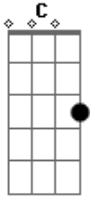

© ukulele-chords.com