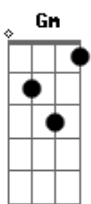

© ukulele-chords.com