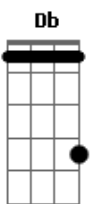

© ukulele-chords.com