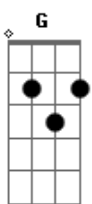

© ukulele-chords.com

© ukulele-chords.com