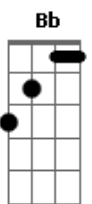

© ukulele-chords.com