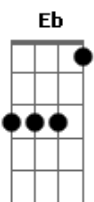

© ukulele-chords.com