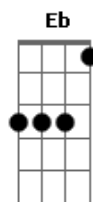

© ukulele-chords.com