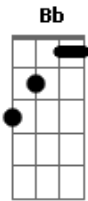

© ukulele-chords.com

© ukulele-chords.com