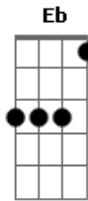

Pink Floyd - Stay

Tom: F

G C D C G C D C
G C D
Stay and help me to end the day.
C G C D
And if you don't mind we'll break a bottle of wine.
C G C D C G
Stick around and maybe we'll put one down, 'cause I wanna find
C D C
What lies behind those eyes.
Gm7 C Gm7 C
Midnight blue, burning gold.
Gm7 C Gm7 C
A yellow moon is growing cold.
Bb F Eb F D C Bb F Eb Db D
G C D C

I rise, looking through my morning eyes,
G C D
Surprised to find you by my side.
C G C D C
Rack my brain to try to remember your name
G C D C
To find the words to tell you goodbye.
Gm7 C Gm7 C
Morning dues. Newborn day.
Gm7 C Gm7 C
Midnight blue turn to gray.
Bb F Eb F D G C D C G C D C
Gm7 C Gm7 C
Midnight blue, burning gold.
Gm7 C Gm7 C G C
A yellow moon is growing cold_____.
D C G C D C G

Acordes

© ukulele-chords.com

© ukulele-chords.com

© ukulele-chords.com

© ukulele-chords.com

© ukulele-chords.com

© ukulele-chords.com

© ukulele-chords.com

© ukulele-chords.com