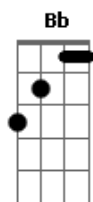

© ukulele-chords.com