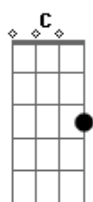

© ukulele-chords.com