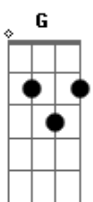

© ukulele-chords.com

© ukulele-chords.com