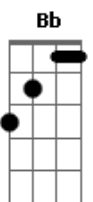

© ukulele-chords.com