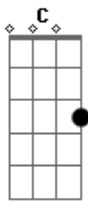

© ukulele-chords.com