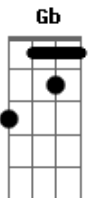

© ukulele-chords.com