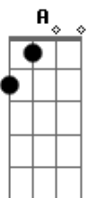

© ukulele-chords.com