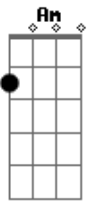

© ukulele-chords.com