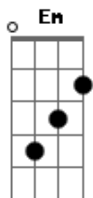

Gb Wbar A Wbar

Gb Wbar

Middle section

~ = vibrato
guitar 1

guitar 2
(organ for guitar) plays through middle section

The Lord is my shepherd I shall not want He makes me down to lie
guitar 1

Through pastures green
He leadeth me the silent waters by
With bright knives

Lead run down

Chorus

Fades out

Acordes

© ukulele-chords.com

© ukulele-chords.com

© ukulele-chords.com

© ukulele-chords.com