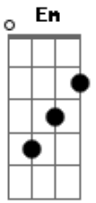

© ukulele-chords.com