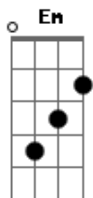

© ukulele-chords.com