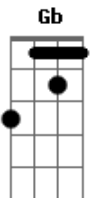

Gb Wbar A Wbar

Gb Wbar

Middle section

~ = vibrato
guitar 1

guitar 2
(organ for guitar) plays through middle section

The Lord is my shepherd I shall not want He makes me down to lie
guitar 1

Through pastures green
He leadeth me the silent waters by
With bright knives

Lead run down

Chorus

Fades out

Acordes

© ukulele-chords.com

© ukulele-chords.com

© ukulele-chords.com

© ukulele-chords.com