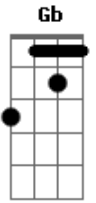

© ukulele-chords.com