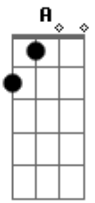

© ukulele-chords.com