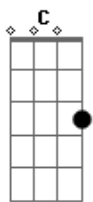

Pink Floyd - Run like hell

Tom: C

(intro)

(abafado)

Riff 1

Guitarra 1.

Riff 2 (2x)

Guitarra 2.

(Verso 1)

F Run, run, run, run, A A A A7 run, run, run, run

D riff 2 Run, run, run, run, run, run, run, run

Em You better make your face up in

Your favourite disguise

F With your button down lips and your

Roller blind eyes

Em With your empty smile

And your hungry heart

C Feel the bile rising from your guilty past
B

With your nerves in tatters

When the cockleshell shatters

Em And the hammers batter

Down your door

D You better run

Riff 1 - Riff 2

F Run, run, run, run, A A A A7 run, run, run, run

D Run, run, run, run, run, run, run, run

Em You better run all day
And run all night

F And keep your dirty feelings
Deep inside. And if you're

Em Taking your girlfriend
Out tonight,

C You better park the car
Well out of sight

B 'Cos if they catch you in the backseat
Trying to pick her locks

Em They're gonna send you back to mother
In a cardboard box

D You better run.
Guitarra 2.

final - Riff 2

Acordes

© ukulele-chords.com