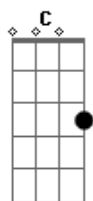

Pink Floyd - Pigs

Tom: G
Intro: (Teclado):

Intro: (Baixo):

Intro: (Guitar):

Em C G D Em
Big man, pig man, ha ha charade you are
C G D Em
You well heeled big wheel, ha ha charade you are
C G
And when your hand is on your heart
A7
You're nearly a good laugh, almost a joker
With your head down the pigbin saying keep on digging
Am7
Pig stain on your fat chin
What do you hope to find down in the pig mine
You're nearly a laugh, you're nearly a laugh
Em C Em D Em D Em D Em D
But you really a cry_____

SOLO II (Em D C D)

Acordes

© ukulele-chords.com

© ukulele-chords.com

© ukulele-chords.com

© ukulele-chords.com

© ukulele-chords.com

© ukulele-chords.com