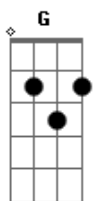

Acordes

© ukulele-chords.com