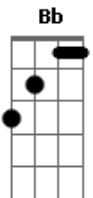

© ukulele-chords.com

© ukulele-chords.com