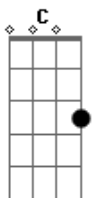

© ukulele-chords.com