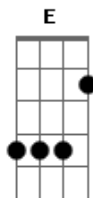

© ukulele-chords.com

© ukulele-chords.com