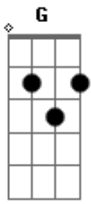

w/Rhy. Fig. 5

```
|-12~~~~~11-----|-----
-11----|
|-----12----|-12~~~~~10----
-----|
```

fade

```
|-11BR-----|-----|
|-----10~~~~~|/12~~~~~X-
--|
```

fade to right channel

w/Rhy. Fig. 1 (2x)

```
|-----|-----
-15P12-15----|
|-----15B----|-----
--|
```

```
|-----|-----
-----|
|-----|-----
-----|
```

gtr 2

radio sound effects approx. 16 sec.

```
|--15-----||
|-----||
|-----||
|-----||
|-----||
|-----||
```

gtr 1

```
|-----||
|-----||
|-----||
|-----||
|-----||
|-----||
```

Acordes

© ukulele-chords.com