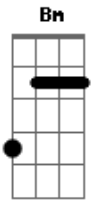

© ukulele-chords.com