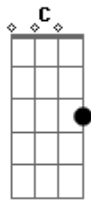

Pink Floyd - Green is the color

Tom: G

Solo:

G C
Heavy hung the canopy of blue
G C
Shade my eyes and I can see you
G Bm C Em D
White is the light that shines through the dress that you wore

G C
She lay in the shadow of the wave
G C
Hazy were the visions of her playing
G Bm C Em D
Sunlight in her eyes, but moonshine made her blind every time

G C
Green is the color of her kind
G C
Quickness of the eye deceives the mind
G Bm C Em D
Envy is the bond between the hopeful and the damned
(G C G C G C D)

Acordes

© ukulele-chords.com

© ukulele-chords.com

© ukulele-chords.com

© ukulele-chords.com

© ukulele-chords.com