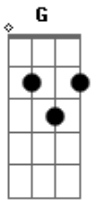

Pink Floyd - Green is the color

Tom: G

Solo:

G C
Heavy hung the canopy of blue
G C
Shade my eyes and I can see you
G Bm C Em D
White is the light that shines through the dress that you wore

G C
She lay in the shadow of the wave
G C
Hazy were the visions of her playing
G Bm C Em D
Sunlight in her eyes, but moonshine made her blind every time

G C
Green is the color of her kind
G C
Quickness of the eye deceives the mind
G Bm C Em D
Envy is the bond between the hopeful and the damned
(G C G C G C D)

Acordes

© ukulele-chords.com