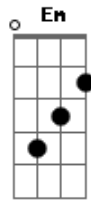

© ukulele-chords.com