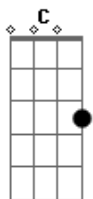

Pink Floyd - Cymbaline

Tom: C

(intro) Am

Am Bm
The path you tread is narrow and the drop is sheer and very high.

Am Bm
The ravens all are watching from a vantage point nearby.

Am Bm
Apprehension creeping like a choo-train up your spine.

Am Bm
Will the tightrope reach the end? Will the final cuplet rhyme?

C(addG) F C(addG) F
And it's high time Cymbaline it's high time Cymbaline.

Em
Please wake me.

Am Bm
A butterfly with broken wings is falling by your side.

Am Bm
The ravens all are closing in, there's nowhere you can hide.

Am Bm
Your manager and agent are both busy on the phone.

Am Bm
Selling colored photographs to magazines back home.

C(addG) F C(addG) F

And it's high time Cymbaline it's high time Cymbaline.

Em
Please wake me.

Bm
The lines converging where you stand, they must have moved the picture plane.

Am Bm
The leaves are heavy around your feet you hear the thunder of the train.

Am Bm
Suddenly it strikes you that they're moving into range.

Am Bm
And Doctor Strange is always changing sides.

C(addG) F C(addG) F
And it's high time Cymbaline it's high time Cymbaline.

Em
Please wake me.

(then) Am Bm Am Bm Am Bm Am Bm
C(addG) F C(addG) F
And it's high time Cymbaline it's high time Cymbaline.

Em
Please wake me.

(outro) Am Bm Am Bm Am Bm C(addG) Bm
C(addG) F C(addG) F
Em...

Acordes

© ukulele-chords.com