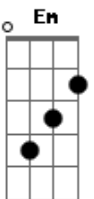

Am Bm
Will the tightrope reach the end? Will the final cuplet rhyme?

C(addG) F C(addG) F
And it's high time Cymbaline it's high time Cymbaline.

Em
Please wake me.

Am Bm
A butterfly with broken wings is falling by your side.

Bm
And Doctor Strange is always changing sides.

C(addG) F C(addG) F
And it's high time Cymbaline it's high time Cymbaline.

Em
Please wake me.

(then) Am Bm Am Bm Am Bm Am Bm
C(addG) F C(addG) F

And it's high time Cymbaline it's high time Cymbaline.

Em
Please wake me.

(outro) Am Bm Am Bm Am Bm C(addG) Bm
C(addG) F C(addG) F Em...

Acordes

© ukulele-chords.com

© ukulele-chords.com

© ukulele-chords.com

© ukulele-chords.com

© ukulele-chords.com