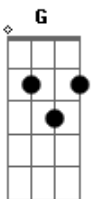

Pink Floyd - Cymbaline

Tom: C

(intro) Am

Am Bm
The path you tread is narrow and the drop is sheer and very high.

Am Bm
The ravens all are watching from a vantage point nearby.

Am Bm
Apprehension creeping like a choo-train up your spine.

Am Bm
Will the tightrope reach the end? Will the final cuplet rhyme?

C(addG) F C(addG) F
And it's high time Cymbaline it's high time Cymbaline.

Em
Please wake me.

Am Bm
A butterfly with broken wings is falling by your side.

Bm
And Doctor Strange is always changing sides.

C(addG) F C(addG) F
And it's high time Cymbaline it's high time Cymbaline.

Em
Please wake me.

(then) Am Bm Am Bm Am Bm Am Bm
C(addG) F C(addG) F

And it's high time Cymbaline it's high time Cymbaline.

Em
Please wake me.

(outro) Am Bm Am Bm Am Bm C(addG) Bm
C(addG) F C(addG) F Em...

Acordes

© ukulele-chords.com

© ukulele-chords.com

© ukulele-chords.com

© ukulele-chords.com

© ukulele-chords.com