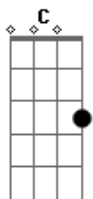

Pink Floyd - Cymbaline

Tom: C

(intro) Am

Am Bm
The path you tread is narrow and the drop is sheer and very high.

Am Bm
The ravens all are watching from a vantage point nearby.

Am Bm
Apprehension creeping like a choo-train up your spine.

Am Bm
Will the tightrope reach the end? Will the final cuplet rhyme?

C(addG) F C(addG) F
And it's high time Cymbaline it's high time Cymbaline.

Em
Please wake me.

Am Bm
A butterfly with broken wings is falling by your side.

Am Bm
The ravens all are closing in, there's nowhere you can hide.

Am Bm
Your manager and agent are both busy on the phone.

Am Bm
Selling colored photographs to magazines back home.

C(addG) F C(addG) F

And it's high time Cymbaline it's high time Cymbaline.

Em
Please wake me.

Bm
The lines converging where you stand, they must have moved the picture plane.

Bm
The leaves are heavy around your feet you hear the thunder of the train.

Am Bm
Suddenly it strikes you that they're moving into range.

Bm
And Doctor Strange is always changing sides.

C(addG) F C(addG) F
And it's high time Cymbaline it's high time Cymbaline.

Em
Please wake me.

(then) Am Bm Am Bm Am Bm Am Bm
C(addG) F C(addG) F

And it's high time Cymbaline it's high time Cymbaline.

Em
Please wake me.

(outro) Am Bm Am Bm Am Bm C(addG) Bm
C(addG) F C(addG) F Em...

Acordes

© ukulele-chords.com