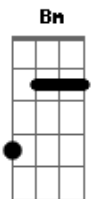

© ukulele-chords.com