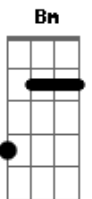

Bm
And Doctor Strange is always changing sides.

C(addG) F C(addG) F
And it's high time Cymbaline it's high time Cymbaline.

Em
Please wake me.

(then) Am Bm Am Bm Am Bm Am Bm
C(addG) F C(addG) F

And it's high time Cymbaline it's high time Cymbaline.

Em
Please wake me.

(outro) Am Bm Am Bm Am Bm C(addG) Bm
C(addG) F C(addG) F Em...

Acordes

© ukulele-chords.com

© ukulele-chords.com

© ukulele-chords.com

© ukulele-chords.com

© ukulele-chords.com