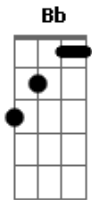

© ukulele-chords.com