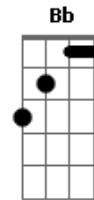

© ukulele-chords.com