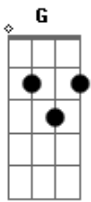

Acordes

© ukulele-chords.com