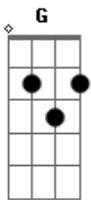

Acordes

© ukulele-chords.com