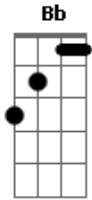

© ukulele-chords.com