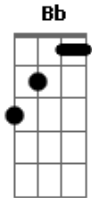

© ukulele-chords.com