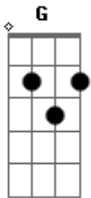

Acordes

© ukulele-chords.com