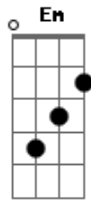

© ukulele-chords.com