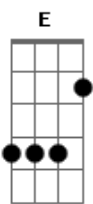

© ukulele-chords.com