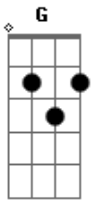

Pink Floyd - Childhood's End

Tom: G
Intro: (Fade In)

Em

Am

Verses:

let ring

Em

hold bend and let ring
play bent note

VERSE 1:

(Em)
You shout in your sleep.

Perhaps the price is just too steep.

Is your conscience at rest if once put to the test?

You awake with a start to just the beating of your heart.

Just one man beneath the sky, just two ears, just two eyes.

G D Em

G D Am

gradual releases

G D Am Em

VERSE 2:

(Em)
You set sail across the sea of long past thoughts and memories.

Childhood's end, your fantasies merge with harsh realities.

And then as the sail is hoist, you find your eyes are growing moist.

All the fears never voiced so you have to make your final choice.

G D

VERSE 3:

Who are you and who am I to say we know the reason why?

Some are born; some men die beneath one infinite sky.

There'll be war, there'll be peace, but everything one day will cease.

All the iron turned to rust; all the proud men turned to dust.

So all things time will mend, so this song will end.

OUTRO:

Em G D Am Em G D Am

GUITAR SOLO:

Em

Am

Acordes

© ukulele-chords.com