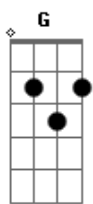

Pink Floyd - Childhood's End

Tom: G
Intro: (Fade In)

Em

Am

Verses:

let ring

Em

hold bend and let ring
play bent note

VERSE 1:

(Em)
You shout in your sleep.

Perhaps the price is just too steep.

Is your conscience at rest if once put to the test?

You awake with a start to just the beating of your heart.

Just one man beneath the sky, just two ears, just two eyes.

G D Em

G D Am

gradual releases

G D Am Em

VERSE 2:

(Em)
You set sail across the sea of long past thoughts and memories.

Childhood's end, your fantasies merge with harsh realities.

And then as the sail is hoist, you find your eyes are growing moist.

All the fears never voiced so you have to make your final choice.

G D

VERSE 3:

Who are you and who am I to say we know the reason why?

Some are born; some men die beneath one infinite sky.

There'll be war, there'll be peace, but everything one day will cease.

All the iron turned to rust; all the proud men turned to dust.

So all things time will mend, so this song will end.

OUTRO:

Em G D Am Em G D Am

GUITAR SOLO:

Em

Am

Acordes

© ukulele-chords.com