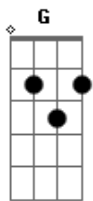

Pink Floyd - Childhood's End

Tom: G
Intro: (Fade In)

Em

Am

Verses:

let ring

Em

hold bend and let ring
play bent note

VERSE 1:

(Em)
You shout in your sleep.

Perhaps the price is just too steep.

Is your conscience at rest if once put to the test?

You awake with a start to just the beating of your heart.

Just one man beneath the sky, just two ears, just two eyes.

G D Em

G D Am

gradual releases

G D Am Em

VERSE 2:

(Em)
You set sail across the sea of long past thoughts and memories.

Childhood's end, your fantasies merge with harsh realities.

And then as the sail is hoist, you find your eyes are growing moist.

All the fears never voiced so you have to make your final choice.

G D

VERSE 3:

Who are you and who am I to say we know the reason why?

Some are born; some men die beneath one infinite sky.

There'll be war, there'll be peace, but everything one day will cease.

All the iron turned to rust; all the proud men turned to dust.

So all things time will mend, so this song will end.

OUTRO:

Em G D Am Em G D Am

GUITAR SOLO:

Em

Am

Acordes

© ukulele-chords.com