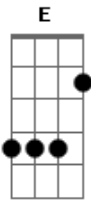

© ukulele-chords.com