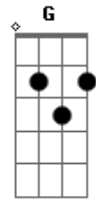

© ukulele-chords.com