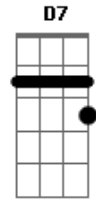

© ukulele-chords.com