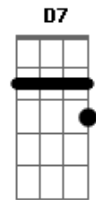

© ukulele-chords.com