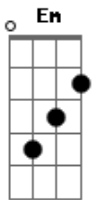

© ukulele-chords.com