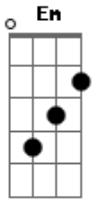

© ukulele-chords.com