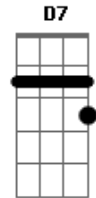

© ukulele-chords.com