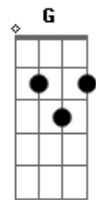

© ukulele-chords.com