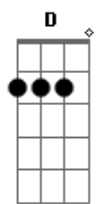

© ukulele-chords.com