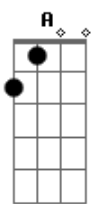

© ukulele-chords.com