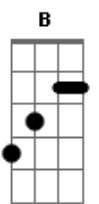

© ukulele-chords.com