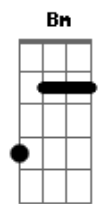

© ukulele-chords.com