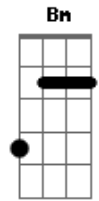

© ukulele-chords.com