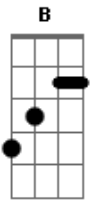

© ukulele-chords.com