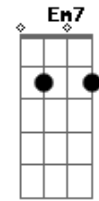

© ukulele-chords.com