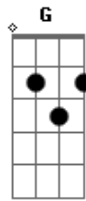

© ukulele-chords.com