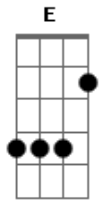

Pink Floyd - Breaktrought

Tom: G
Intro: E A, E A
G A Bm, G A
Em D C7 Bm
Em D C7 B B

E A E A
I can take or leave it, won't be the woebegone
G A Bm G A
Don't need a model universe to hang your pictures on
E A E A
You hide somewhere, You die somewhere and then this senseless
thought:
G A Bm G
By hating more, you're feeling more, and that's how you get
caught
Em D C7 Bm
They're never gonna make it easy, of this you can be sure
Em D C7 B B
I'll greet you from your wilderness, I'll stay inside your
door
E A E A
There is no cage or prison, they have no fence too tall
G A Bm G A
You die more times than anyone and there's still no place to
fall
Em D C7 Bm
They're never gonna keep it simple, this comes down from above
Em D C7 B B
B B

I have no helm, no secret realm, I dream to be at the heart of
love, a part
of love

SOLO:

Em7 A
Em7 A
Em7 A
G A Bm
Em7 A
E A E A
I bet you can conceal it, but that's just a dead-end track
G A Bm G A
I'll cover you like the driven snow, and then I'll bring you
back
E A E A
You'll see, you'll feel like, you'll feel like a banner,
unfurled and gently
blown
G A Bm G A
And there before your opening eyes the self you've never known
Em D C7 Bm
They're never gonna make it easy, of this you can be sure
E D C7 B B B B
You'll feel untied, beatified, and loved forever more...
Solo 2:
Em D C7 Bm
Em D C7 B B

Acordes

© ukulele-chords.com