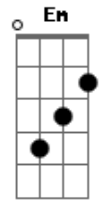

© ukulele-chords.com