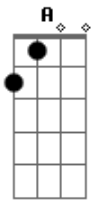

© ukulele-chords.com