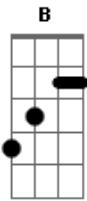

Pink Floyd - Breaktrought

Tom: G
Intro: E A, E A
G A Bm, G A
Em D C7 Bm
Em D C7 B B

E A E A
I can take or leave it, won't be the woebegone
G A Bm G A
Don't need a model universe to hang your pictures on
E A E A
You hide somewhere, You die somewhere and then this senseless
thought:
G A Bm G
By hating more, you're feeling more, and that's how you get
caught
Em D C7 Bm
They're never gonna make it easy, of this you can be sure
Em D C7 B B
I'll greet you from your wilderness, I'll stay inside your
door
E A E A
There is no cage or prison, they have no fence too tall
G A Bm G A
You die more times than anyone and there's still no place to
fall
Em D C7 Bm
They're never gonna keep it simple, this comes down from above
Em D C7 B B
B B

I have no helm, no secret realm, I dream to be at the heart of
love, a part
of love

SOLO:

Em7 A
Em7 A
Em7 A
G A Bm
Em7 A
E A E A
I bet you can conceal it, but that's just a dead-end track
G A Bm G A
I'll cover you like the driven snow, and then I'll bring you
back
E A E A
You'll see, you'll feel like, you'll feel like a banner,
unfurled and gently
blown
G A Bm G A
And there before your opening eyes the self you've never known
Em D C7 Bm
They're never gonna make it easy, of this you can be sure
E D C7 B B B B
You'll feel untied, beatified, and loved forever more...
Solo 2:
Em D C7 Bm
Em D C7 B B

Acordes

© ukulele-chords.com

© ukulele-chords.com

© ukulele-chords.com

© ukulele-chords.com

© ukulele-chords.com

© ukulele-chords.com

© ukulele-chords.com

© ukulele-chords.com

© ukulele-chords.com