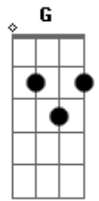

© ukulele-chords.com