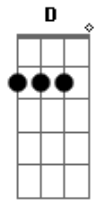

© ukulele-chords.com