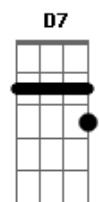

© ukulele-chords.com