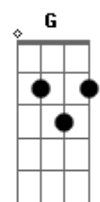

© ukulele-chords.com