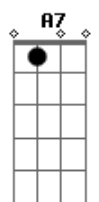

© ukulele-chords.com