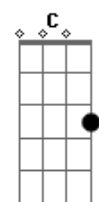

© ukulele-chords.com