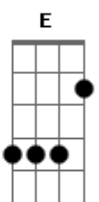

© ukulele-chords.com