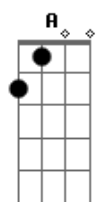

© ukulele-chords.com