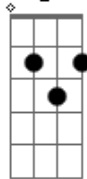

Pink Floyd - Brain damage

Tom: G

Intro:

Verso 1:

D G7
The lunatic is on the grass
D G7
The lunatic is on the grass
D E
Remembering games and daisy chains and laughs
A7 D
Got to keep the loonies on the path

Verso 2:

D G7
The lunatic is in the hall
D G7
The lunatics are in my hall
D E
The paper holds their folded faces to the floor
A7 D D7
And every day the paper boy brings more

Versos:

(Frase 1)

(Frase 2)

(Frase 2)

(Frase 2)

Refrão 1:

G A
And if the dam breaks open many years too soon
C G

And if there is no room upon the hill

G A
And if your head explodes with dark forebodings too
C G Bm7 E7 A7
I'll see you on the dark side of the moon

Refrões :

Verso 3:

D G7
The lunatic is in my head
D G7
The lunatic is in my head
D E
You raise the blade, you make the change,
A7 D
You re-arrange me till I'm sane

Verso 4:

D
You lock the door,
E
And throw away the key,
A7 D D7
There's someone in my head but it's not me

- Frase 1, tocar 1x.
- Frase 2, tocar 2x.

Refrão 2:

G A
And if the cloud bursts, thunder in your ear
C G
You shout and no one seems to hear
G A
And if the band you're in starts playing different tunes
C G Bm7 E7 A7
I'll see you on the dark side of the moon

Final:

Acordes

G