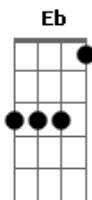

© ukulele-chords.com