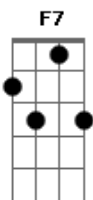

Pink Floyd - Arnold Layne

Tom: Db

Arnold Layne ^{Bb} had a strange ^{Fm G} hobby ^{Gb}

^{F7} collecting clothes ^{Bb} moon shine ^{Ab} washing ^{Eb} line ^F

^{Eb Db} they suit him fine ^{Bb}

on the wall hung a tall ^{Fm G} mirror ^{Gb}

^{F7} distorted view ^{Bb} see through ^{Ab Eb} baby blue ^F

^{Eb} he dug it

^{Ab Eb Bb Db Ab Eb}

Oh Arnold Layne it's not the same

^{Db Ab Eb F} takes two to know ^{Ab Ab7} two to know ^{Ab Ab7} two to know

^{Eb Ab F Bb} why can't you see

(^{Bb}) Arnold Layne (sus4) ^{Bb} Arnold Layne Arnold Layne Arnold Layne

^{Bb} now he's caught a nasty sort ^{Fm G} of person ^{Gb}

^{F7} they gave him time ^{Bb} doors clang ^{Ab Eb} chain gang ^F

^{Eb Db} he hates it ^{Bb Ab} Arnold Layne ^F dont ^{Bb} do it again

Acordes

© ukulele-chords.com

© ukulele-chords.com

© ukulele-chords.com

© ukulele-chords.com

© ukulele-chords.com

© ukulele-chords.com