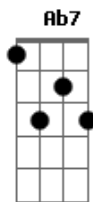

© ukulele-chords.com