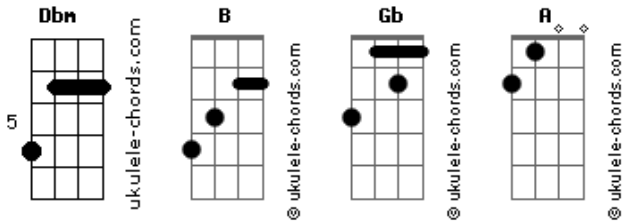

Pietro Vieira - Amethyst On The Cave

tom:

Intro: **Dbm** **B** **Dbm** **B**

Dbm **B**
 In a massive cave, have cristal
C#2 **Dbm** **B**
 She's Violet, she's Amethyst
Dbm
 You seem's around

B
 Massive stone'o rocks
Gb

Acordes

But you see, You're in
Gb **B**
 A Cave of The Amethyst

[Solo] **Dbm** **B** **Gb** **Gb** **B**
C#2 **B** **Gb** **B**

Dbm **C#2**
 Amethyst
Dbm **C#2**
 Amethyst
Gb **B**
 Amethyst in The cave