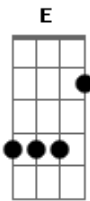

D A
For this dark and lonely room

G A D
Projects a shadow cast in gloom

E
And my eyes are mirrors

G
Of the world outside

D
Thinking of the way

A D
That the wind can turn the tide

G
And these shadows turn

A D
From purple into grey

G
For just a Skyline Pigeon

A
Dreaming of the open

D
Waiting for the day

G
He can spread his wings

A D
And fly away again

Gb Bm Db Gbm
Fly away skyline pigeon fly

G
Towards the dreams

A D
You've left so very far behind

D
Just let me wake up in the morning

A
To the smell of new mown hay

G A
To laugh and cry, to live and die

D
In the brightness of my day

E
I want to hear the pealing bells

G
Of distant churches sing

D
But most of all please free me

A D
From this aching metal ring

G A
And open out this cage

D
Towards the sun

Acordes

© ukulele-chords.com

© ukulele-chords.com

© ukulele-chords.com

© ukulele-chords.com