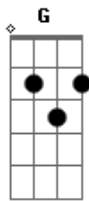

D A
For this dark and lonely room

G A D
Projects a shadow cast in gloom

E
And my eyes are mirrors

G
Of the world outside

D
Thinking of the way

A D
That the wind can turn the tide

G
And these shadows turn

A D
From purple into grey

G
For just a Skyline Pigeon

A
Dreaming of the open

D
Waiting for the day

G
He can spread his wings

A D
And fly away again

Gb Bm Db Gbm
Fly away skyline pigeon fly

G
Towards the dreams

A D
You've left so very far behind

D
Just let me wake up in the morning

A
To the smell of new mown hay

G A
To laugh and cry, to live and die

D
In the brightness of my day

E
I want to hear the pealing bells

G
Of distant churches sing

D
But most of all please free me

A D
From this aching metal ring

G A
And open out this cage

D
Towards the sun

Acordes

© ukulele-chords.com

© ukulele-chords.com

© ukulele-chords.com

© ukulele-chords.com