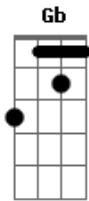

G
For just a Skyline Pigeon

A
Dreaming of the open

D
Waiting for the day

G
He can spread his wings

A D
And fly away again

Gb Bm Db Gbm
Fly away skyline pigeon fly

G
Towards the dreams

A D
You've left so very far behind

D
Just let me wake up in the morning

A
To the smell of new mown hay

G A
To laugh and cry, to live and die

D
In the brightness of my day

E
I want to hear the pealing bells

G
Of distant churches sing

D
But most of all please free me

A D
From this aching metal ring

G A
And open out this cage

D
Towards the sun

Acordes

© ukulele-chords.com

© ukulele-chords.com

© ukulele-chords.com

© ukulele-chords.com