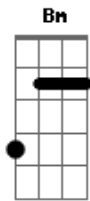

© ukulele-chords.com