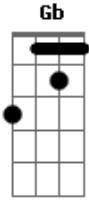

Pierre Simões - Shy Moon

tom:
Gb
E Gb G D
Shy moon, hiding in the haze
Em Bm
I can see your white face
C E Gb E Gb
Hope you can hear my tune, shy moon
G D
Why didn't you stop her

Em Bm
Don't you know I suffer?
C E Gb E Gb
And you'll watch me cry soon, shy moon
G D Em
Glow through the pollution
Em Bm
Find me a solution
C E Gb E Gb
I'll wait on the high dune, shy moon

Acordes

© ukulele-chords.com