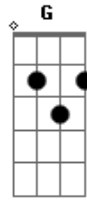

© ukulele-chords.com

© ukulele-chords.com