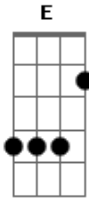

© ukulele-chords.com

© ukulele-chords.com