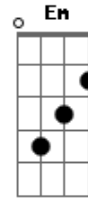

© ukulele-chords.com

© ukulele-chords.com